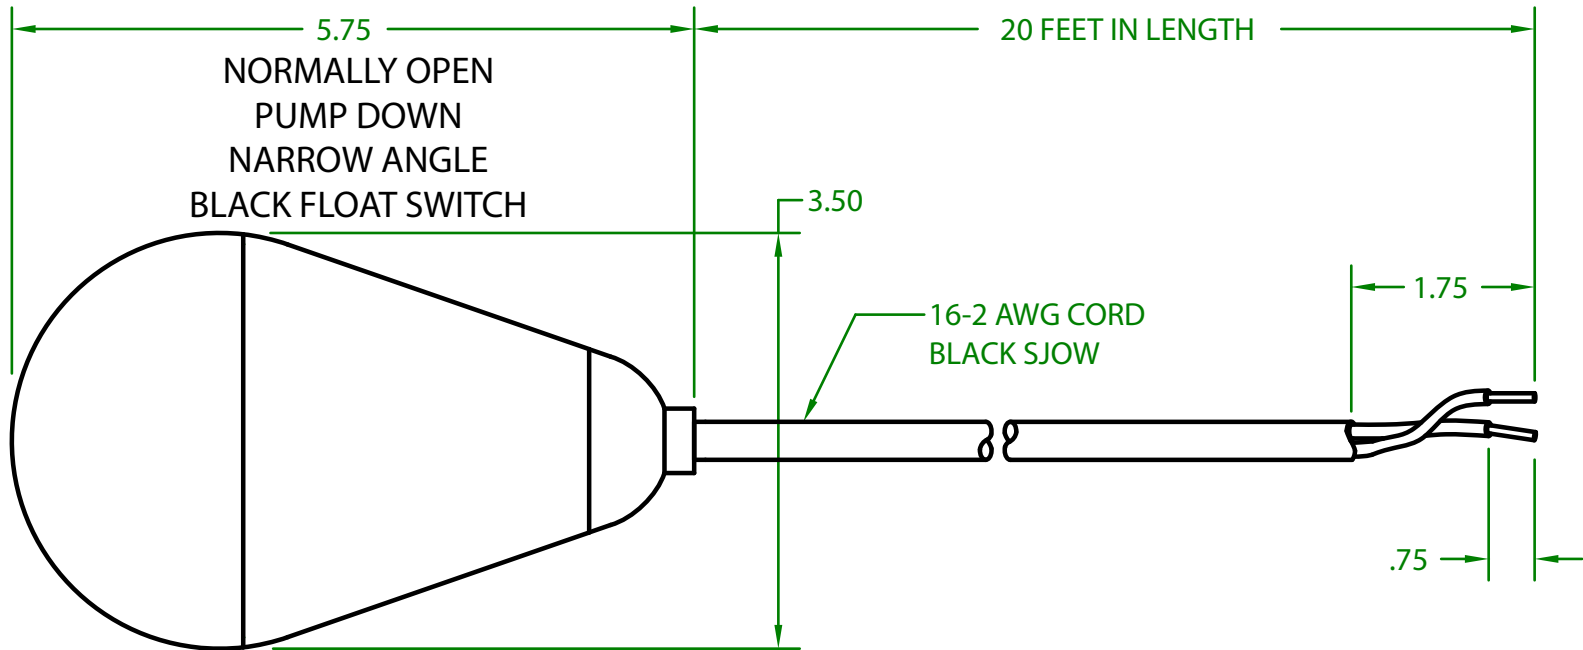

COMMONLY USED IN INTRINSICALLY SAFE APPS.

OPERATING ANGLE: CONTACTS CLOSED @ 25° ABOVE HORIZONTAL
CONTACTS OPEN @ 10° BELOW HORIZONTAL

ELECTRICAL RATINGS: 160 MICROAMPS TO 100 MILLIAMPS

FLOAT MATERIAL: A.B.S.