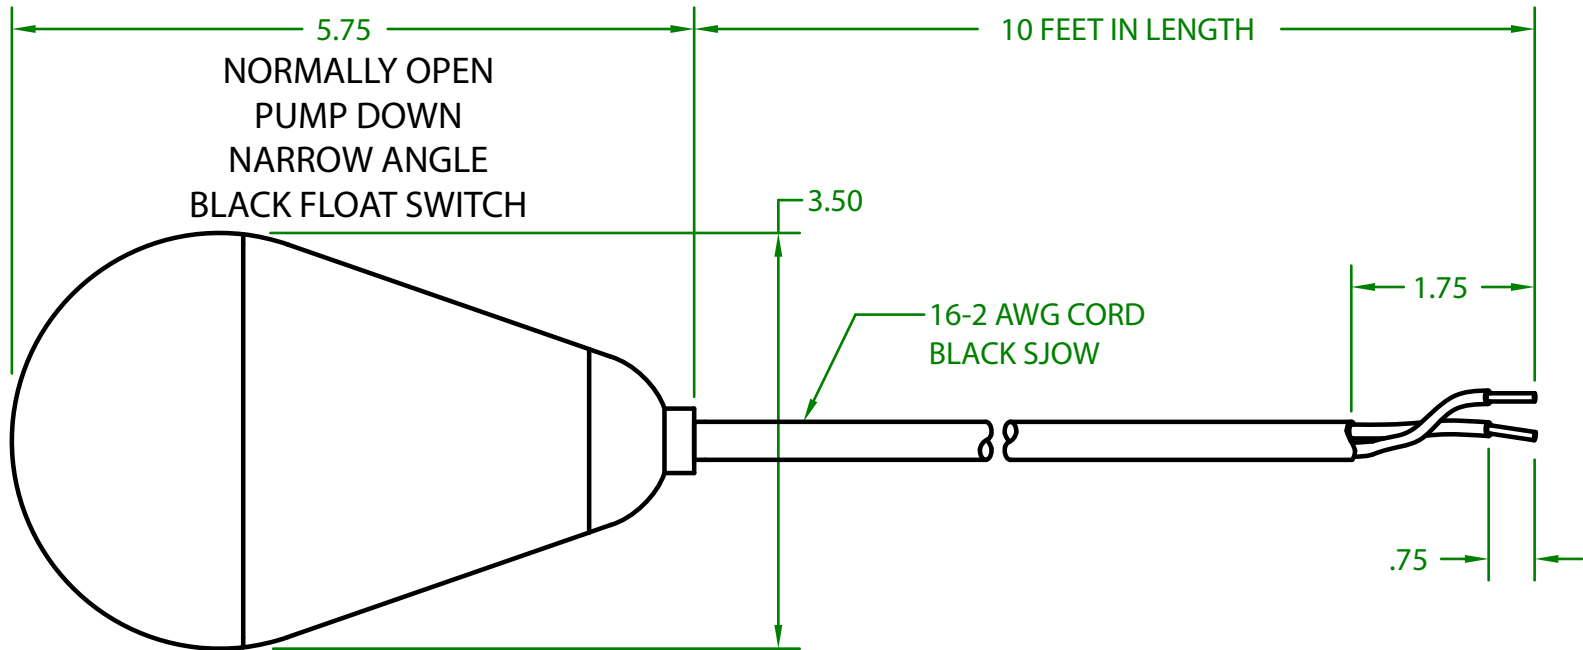

COMMONLY USED IN INTRINSICALLY SAFE APPS.

OPERATING ANGLE: CONTACTS CLOSED @ 25° ABOVE HORIZONTAL
CONTACTS OPEN @ 10° BELOW HORIZONTAL

ELECTRICAL RATINGS: 160 MICROAMPS TO 100 MILLIAMPS

FLOAT MATERIAL: A.B.S.