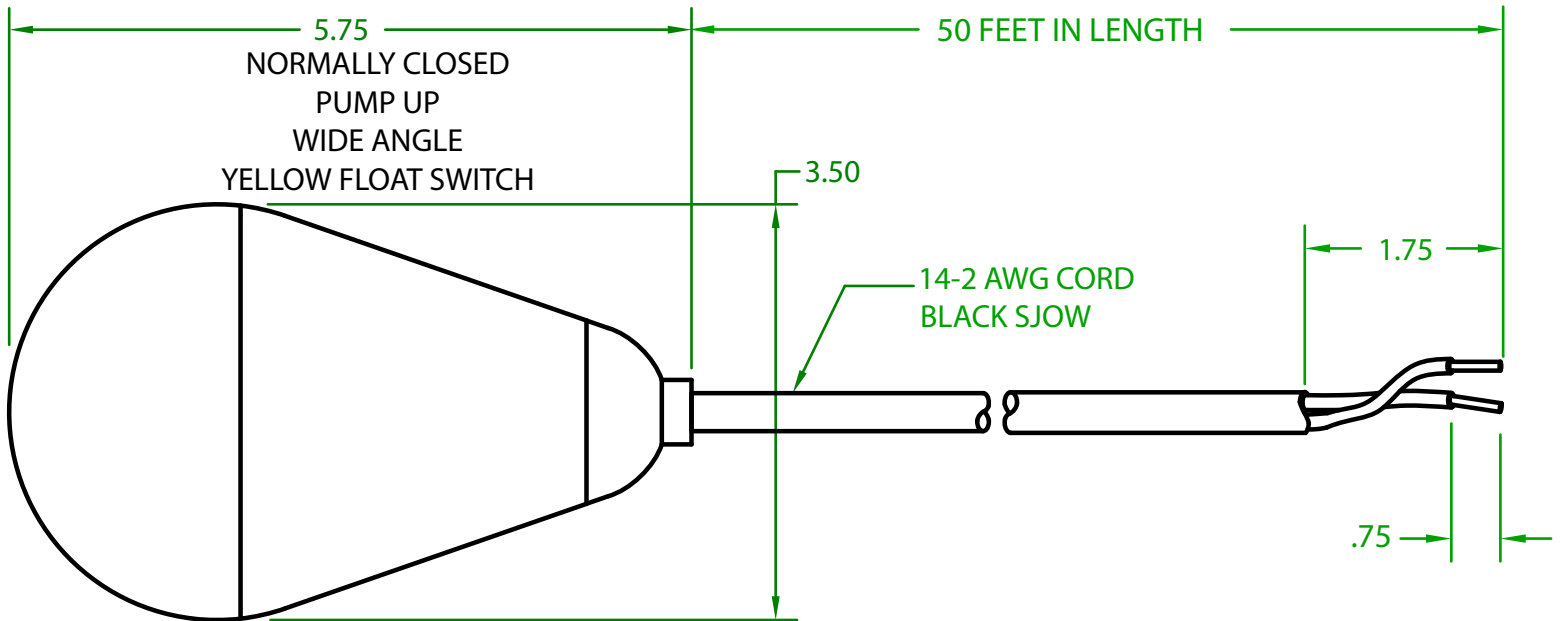

## JLY2CP5000

MECHANICAL FLOAT

OPERATING ANGLE 90°: CONTACTS OPEN @ 45° ABOVE HORIZONTAL  
CONTACTS CLOSED @ 45° BELOW HORIZONTAL

ELECTRICAL RATINGS: 1 H.P. @ 120 VAC  
2 H.P. @ 240 VAC  
25 AMPS @ 120/240 VAC 96 LRA