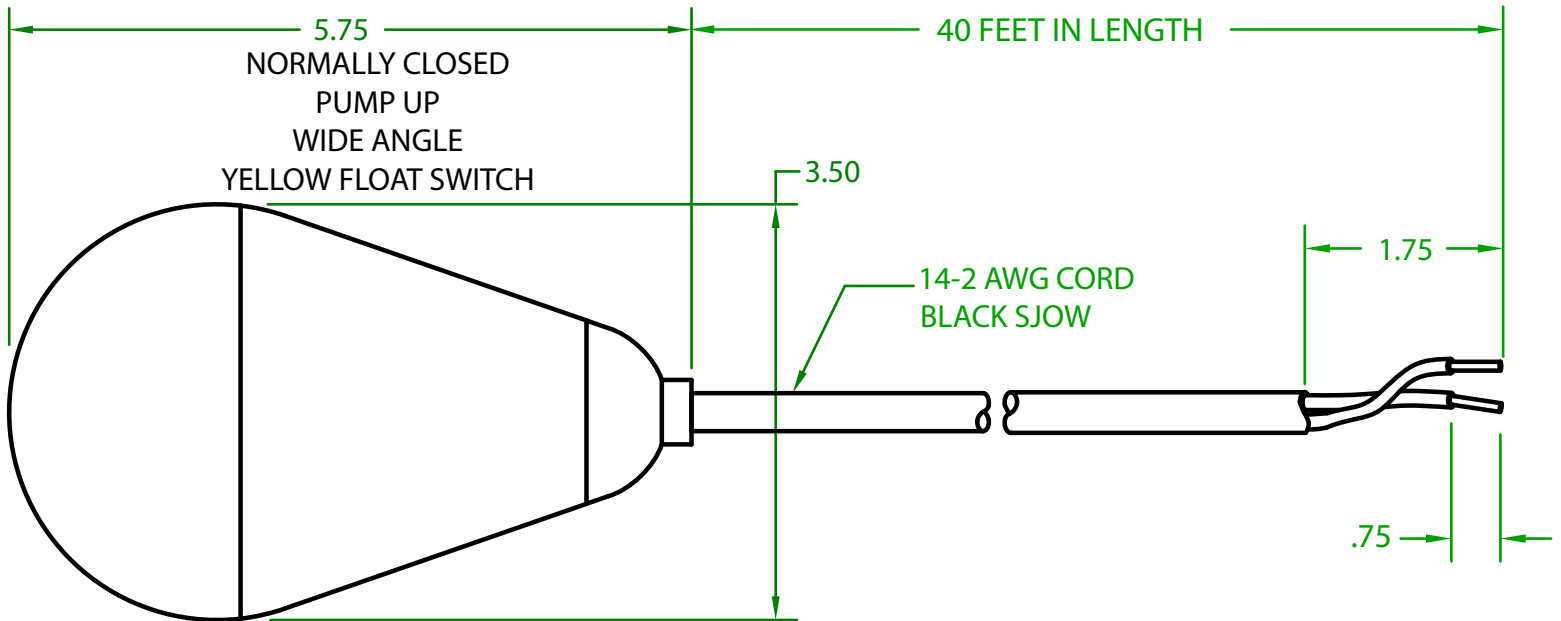

## JLY2CP4000

MECHANICAL FLOAT

OPERATING ANGLE 90°: CONTACTS OPEN @ 45° ABOVE HORIZONTAL  
CONTACTS CLOSED @ 45° BELOW HORIZONTAL

ELECTRICAL RATINGS: 1 H.P. @ 120 VAC  
2 H.P. @ 240 VAC  
25 AMPS @ 120/240 VAC 96 LRA