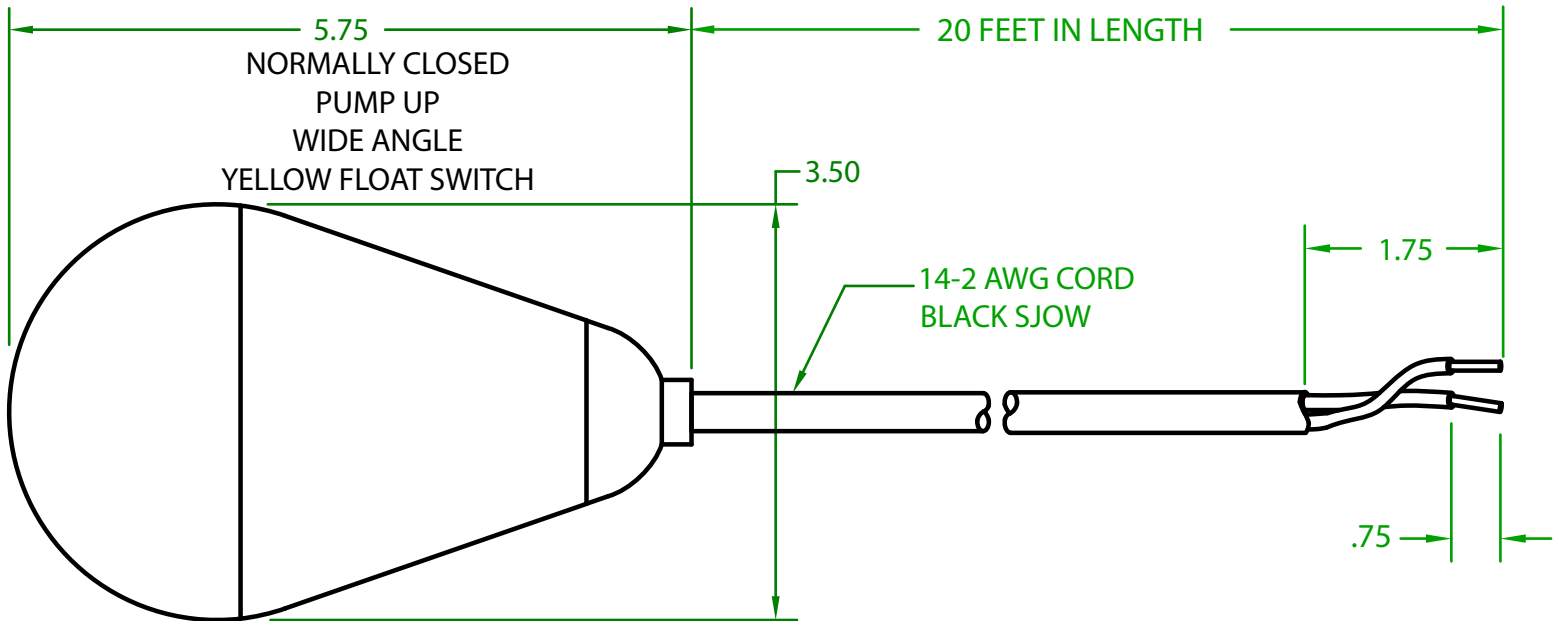

MERCURY DISPLACEMENT INDUSTRIES, INC.

Post Office Box 710 - U.S. 12 East - Edwardsburg, Michigan 49112-0710

Phone (269) 663-8574 - Fax (269) 663-2924

(800) 634-4077

JLY2CP2000

MECHANICAL FLOAT

OPERATING ANGLE 90°: CONTACTS OPEN @ 45° ABOVE HORIZONTAL
CONTACTS CLOSED @ 45° BELOW HORIZONTAL