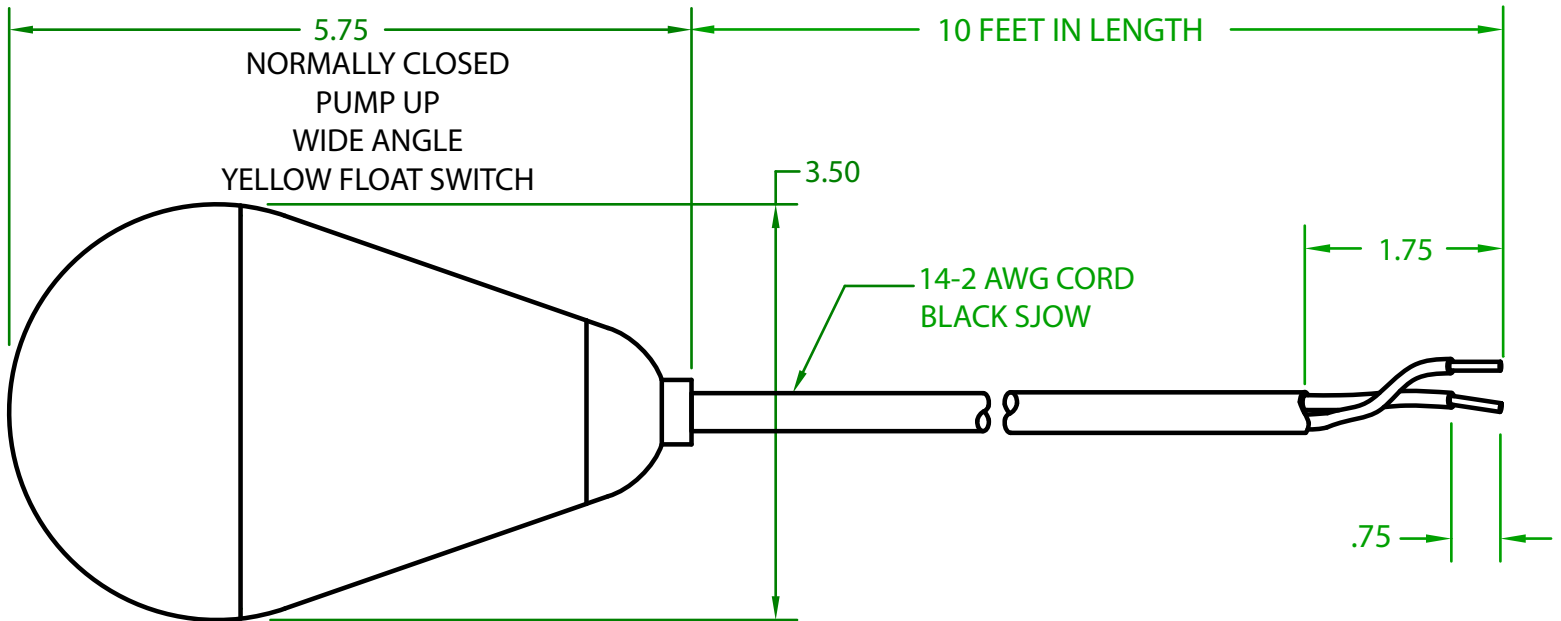

MERCURY DISPLACEMENT INDUSTRIES, INC.

Post Office Box 710 - U.S. 12 East - Edwardsburg, Michigan 49112-0710

Phone (269) 663-8574 - Fax (269) 663-2924

(800) 634-4077

JLY2CP1000

MECHANICAL FLOAT

OPERATING ANGLE 90°: CONTACTS OPEN @ 45° ABOVE HORIZONTAL
CONTACTS CLOSED @ 45° BELOW HORIZONTAL