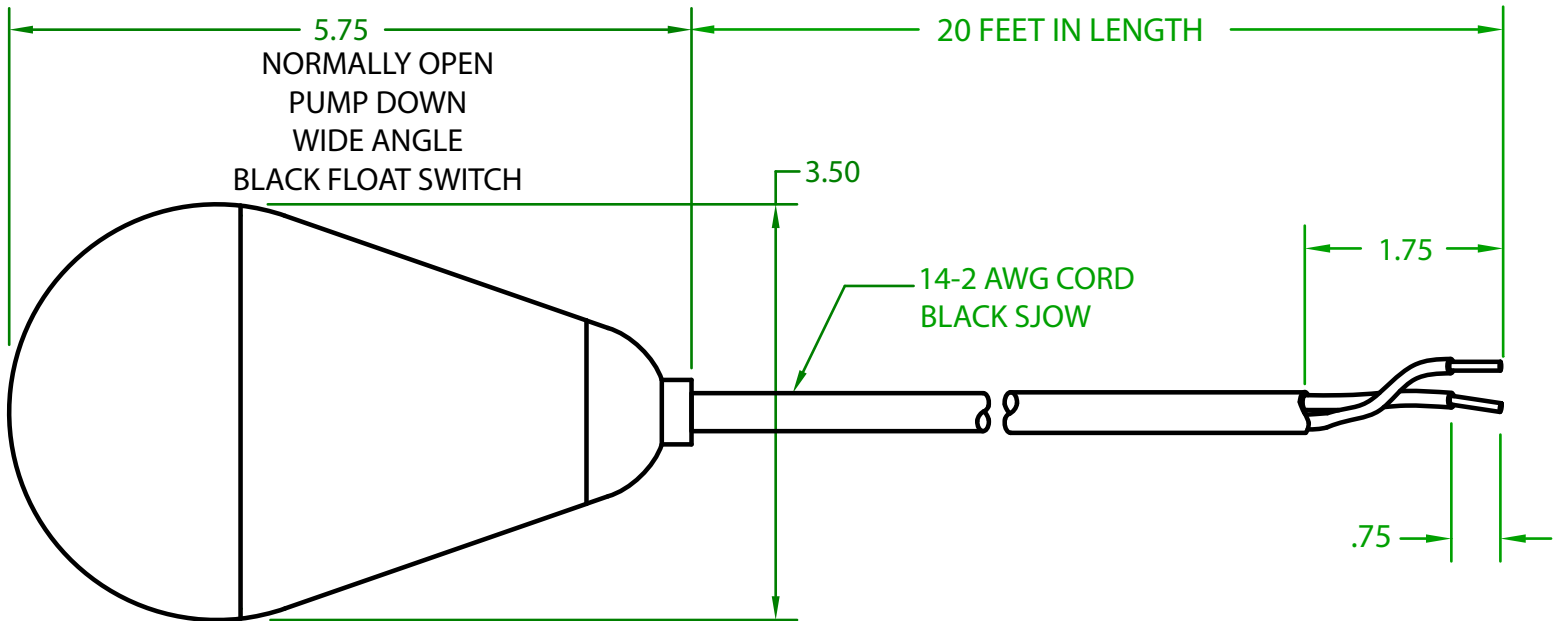

## JLF2OP2000

MECHANICAL FLOAT

OPERATING ANGLE 90°: CONTACTS CLOSE @ 45° ABOVE HORIZONTAL  
CONTACTS OPEN @ 45° BELOW HORIZONTAL

ELECTRICAL RATINGS: 1 H.P. @ 120 VAC  
2 H.P. @ 240 VAC  
25 AMPS @ 120/240 VAC 96 LRA