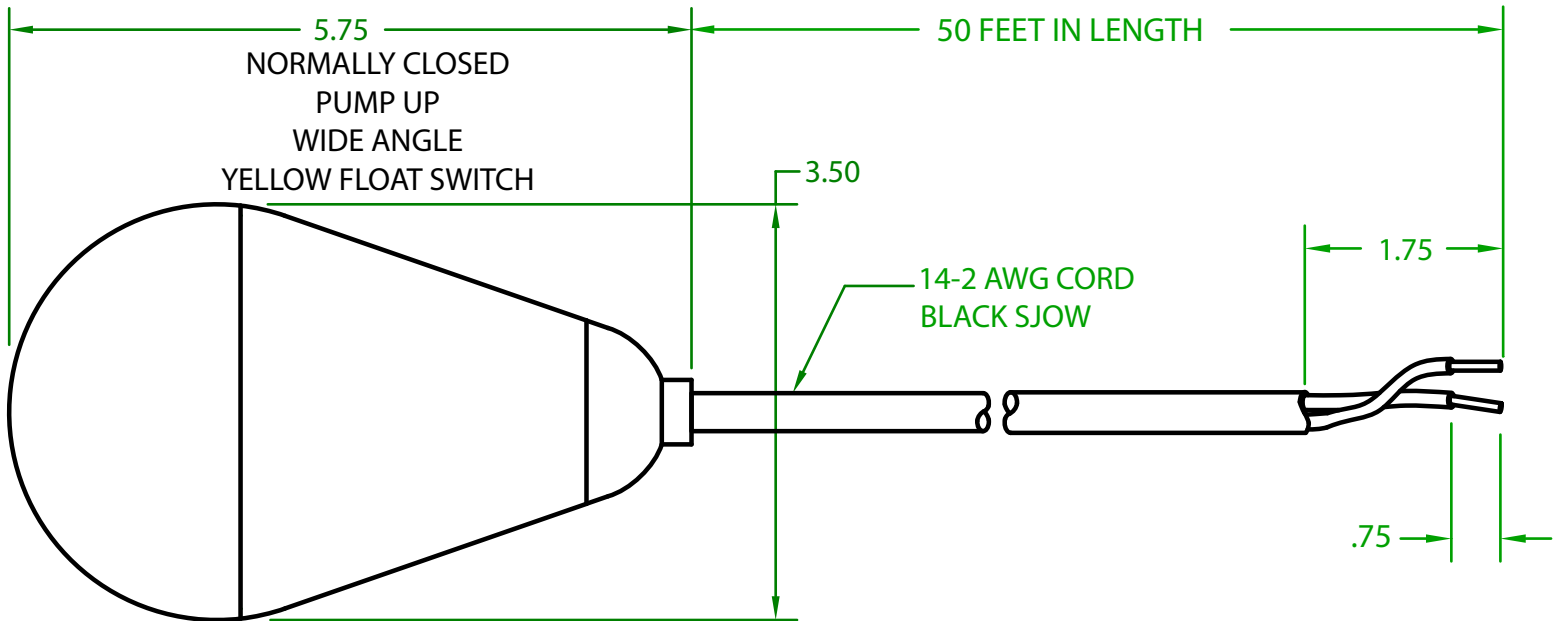

MERCURY DISPLACEMENT INDUSTRIES, INC.

Post Office Box 710 - U.S. 12 East - Edwardsburg, Michigan 49112-0710

Phone (269) 663-8574 - Fax (269) 663-2924

(800) 634-4077

JHY2CU5000

MECHANICAL FLOAT

OPERATING ANGLE 90°: CONTACTS OPEN @ 45° ABOVE HORIZONTAL
CONTACTS CLOSED @ 45° BELOW HORIZONTAL