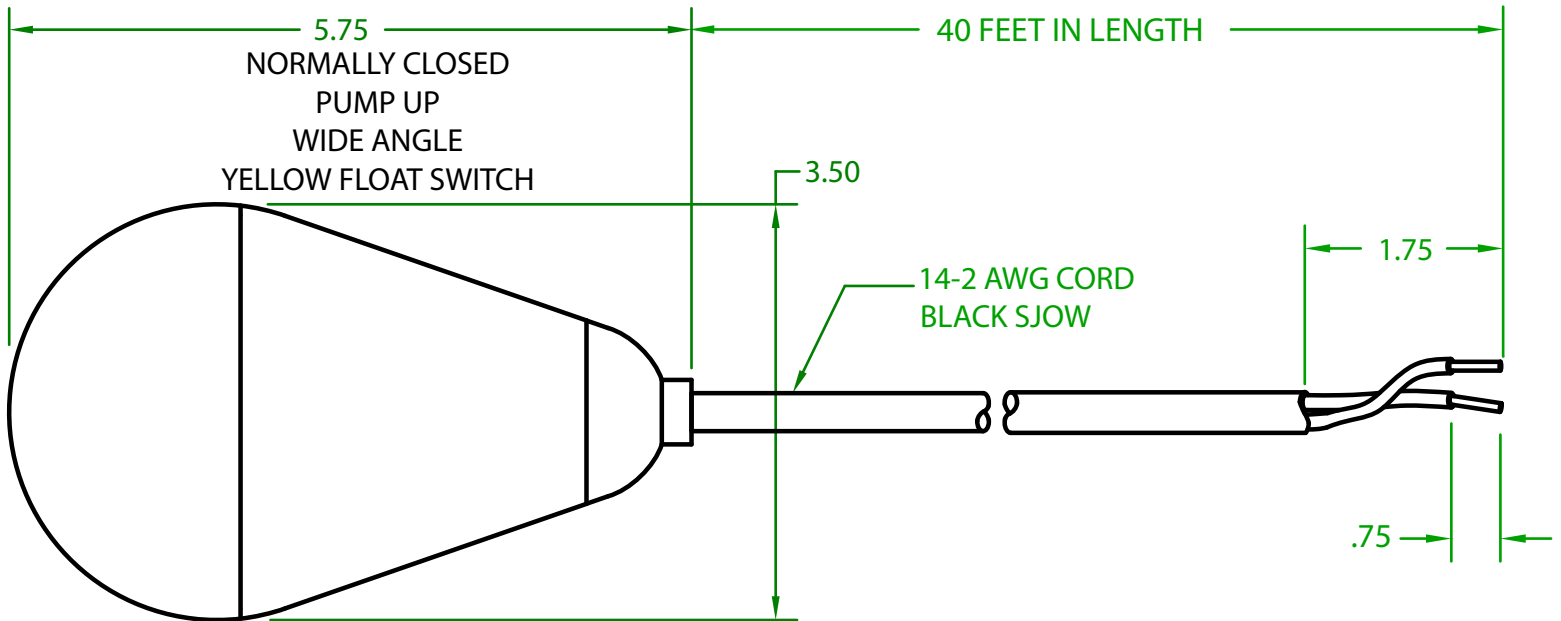

MERCURY DISPLACEMENT INDUSTRIES, INC.

Post Office Box 710 - U.S. 12 East - Edwardsburg, Michigan 49112-0710

Phone (269) 663-8574 - Fax (269) 663-2924

(800) 634-4077

JHY2CU4000

MECHANICAL FLOAT

OPERATING ANGLE 90°: CONTACTS OPEN @ 45° ABOVE HORIZONTAL
CONTACTS CLOSED @ 45° BELOW HORIZONTAL