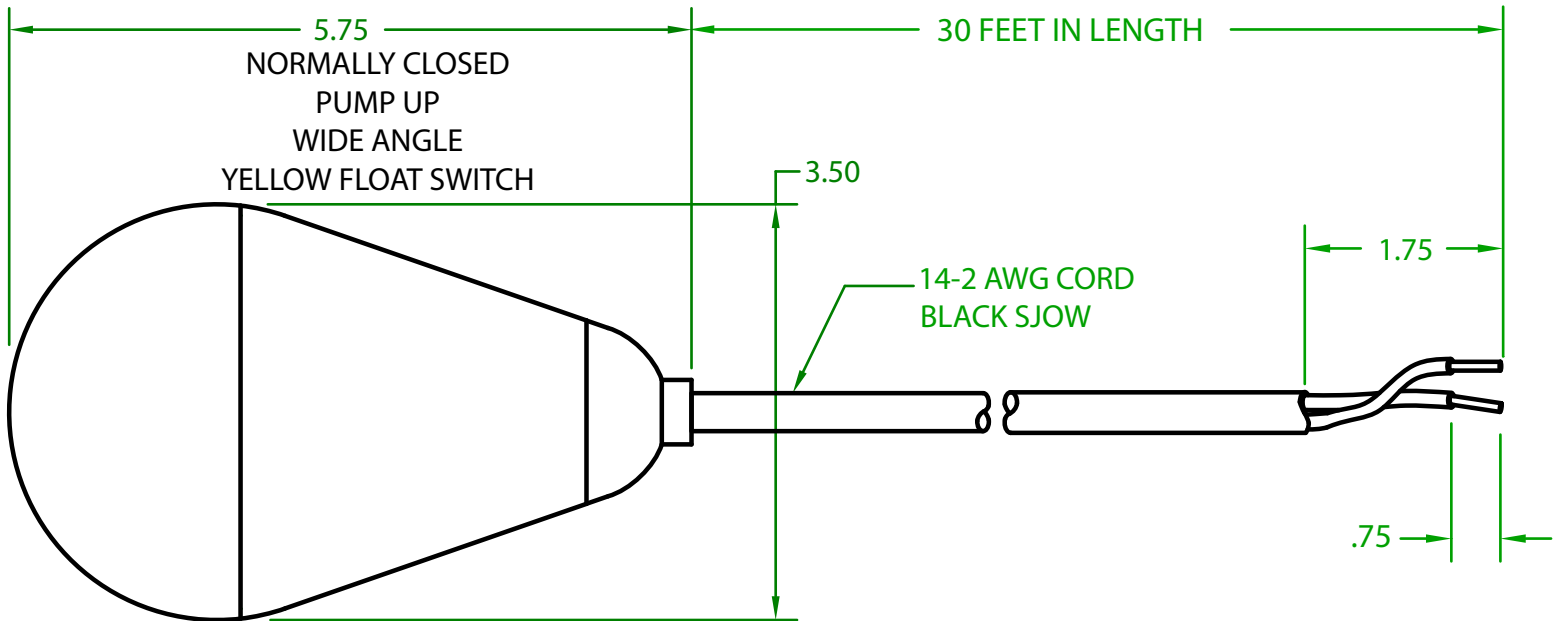

MERCURY DISPLACEMENT INDUSTRIES, INC.

Post Office Box 710 - U.S. 12 East - Edwardsburg, Michigan 49112-0710

Phone (269) 663-8574 - Fax (269) 663-2924

(800) 634-4077

JHY2CU3000

MECHANICAL FLOAT

OPERATING ANGLE 90°: CONTACTS OPEN @ 45° ABOVE HORIZONTAL
CONTACTS CLOSED @ 45° BELOW HORIZONTAL