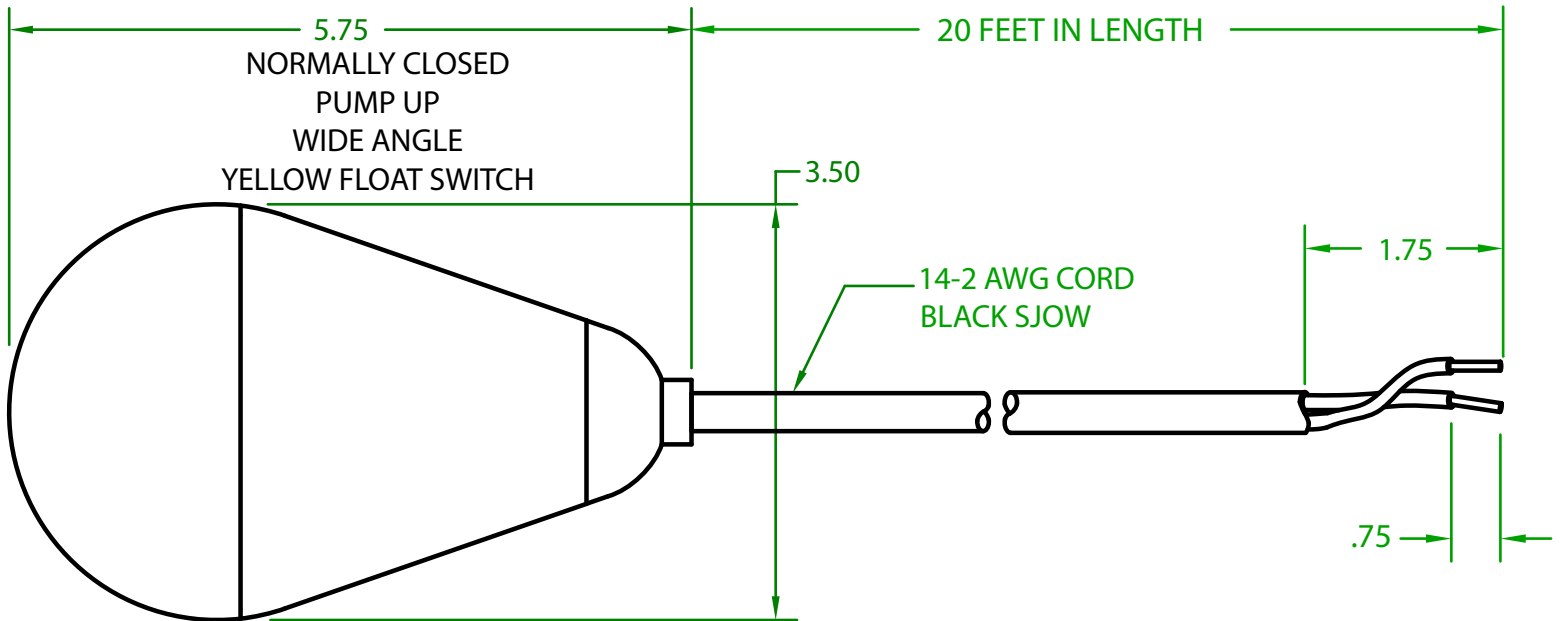

MERCURY DISPLACEMENT INDUSTRIES, INC.

Post Office Box 710 - U.S. 12 East - Edwardsburg, Michigan 49112-0710

Phone (269) 663-8574 - Fax (269) 663-2924

(800) 634-4077

JHY2CU2000

MECHANICAL FLOAT

OPERATING ANGLE 90°: CONTACTS OPEN @ 45° ABOVE HORIZONTAL
CONTACTS CLOSED @ 45° BELOW HORIZONTAL