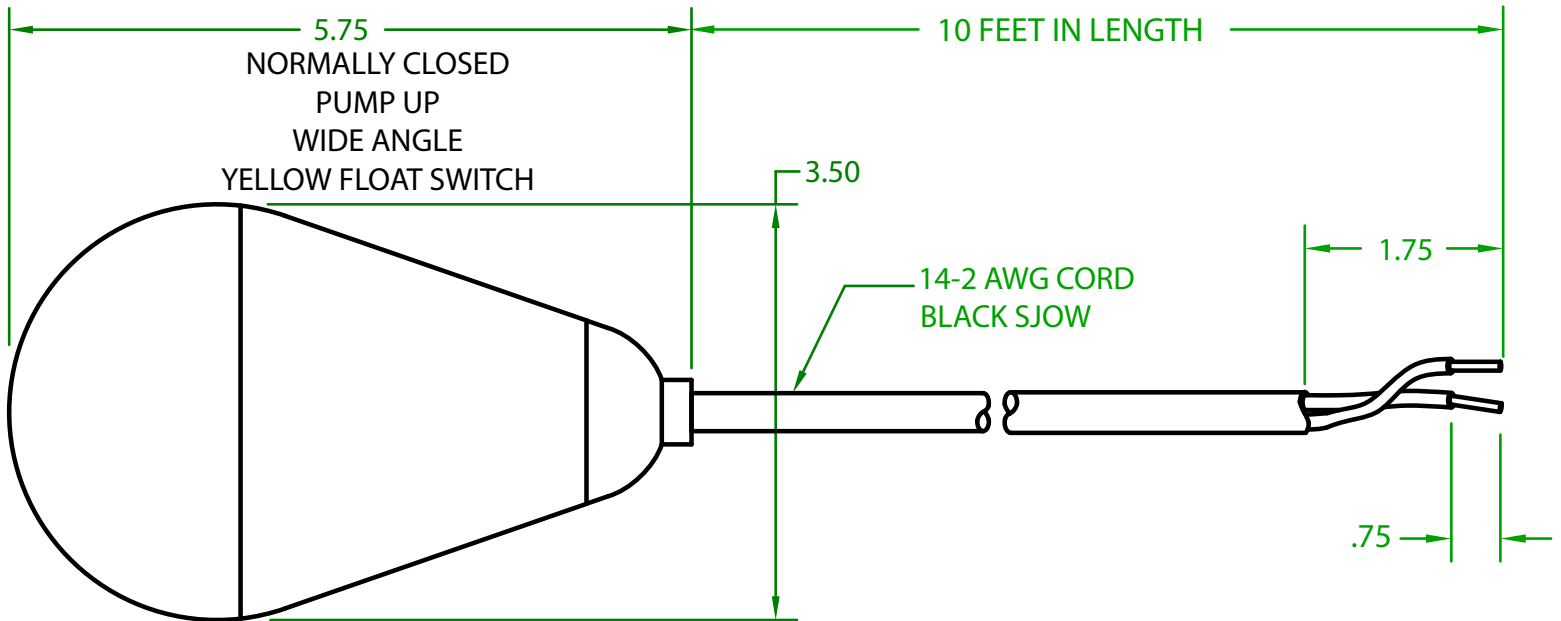

## JHY2CU1000

MECHANICAL FLOAT

OPERATING ANGLE 90°: CONTACTS OPEN @ 45° ABOVE HORIZONTAL  
CONTACTS CLOSED @ 45° BELOW HORIZONTAL

ELECTRICAL RATINGS: 1 H.P. @ 120 VAC  
2 H.P. @ 240 VAC  
15 AMPS @ 120/240 VAC 96 LRA