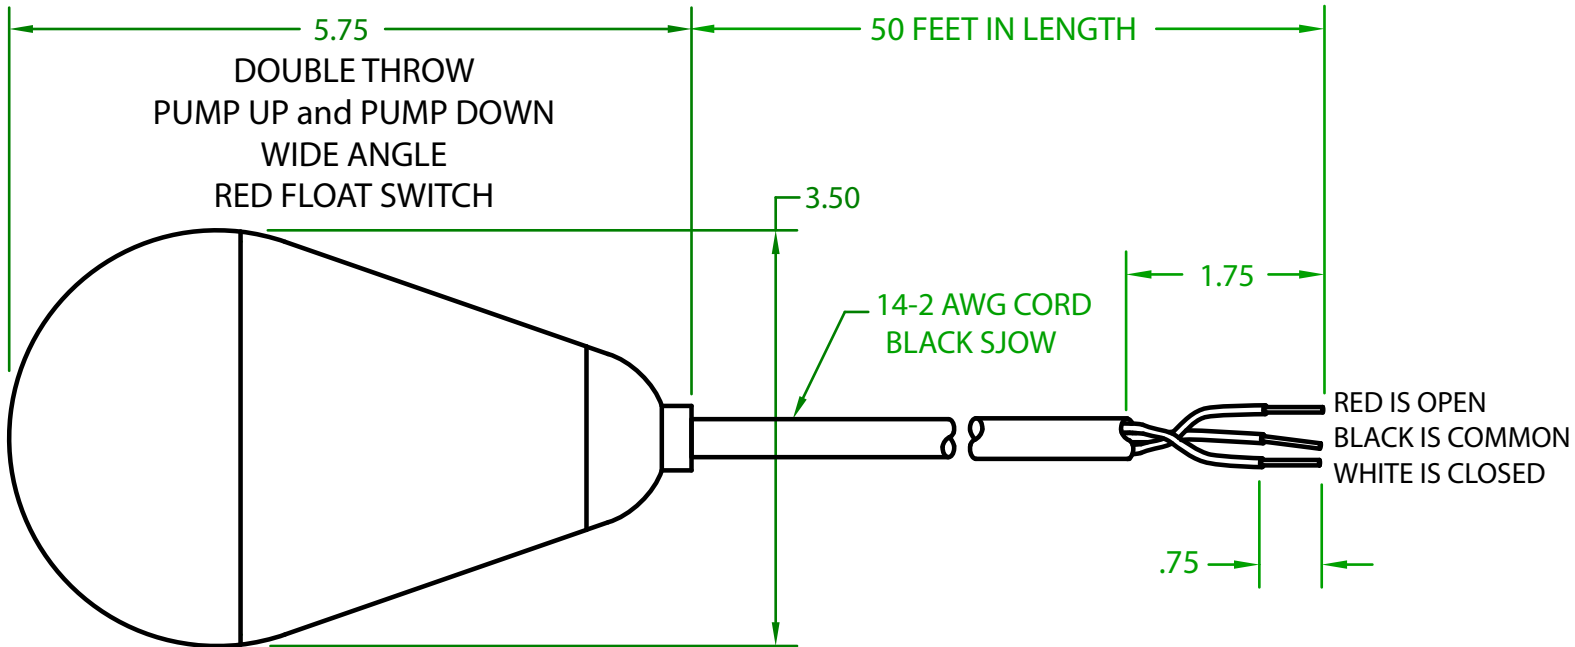

MERCURY DISPLACEMENT INDUSTRIES, INC.

Post Office Box 710 - U.S. 12 East - Edwardsburg, Michigan 49112-0710

Phone (269) 663-8574 - Fax (269) 663-2924

(800) 634-4077

JHR2DU5000

MECHANICAL FLOAT

OPERATING ANGLE 90°: SWITCHES @ 45° ABOVE AND 45° BELOW HORIZONTAL