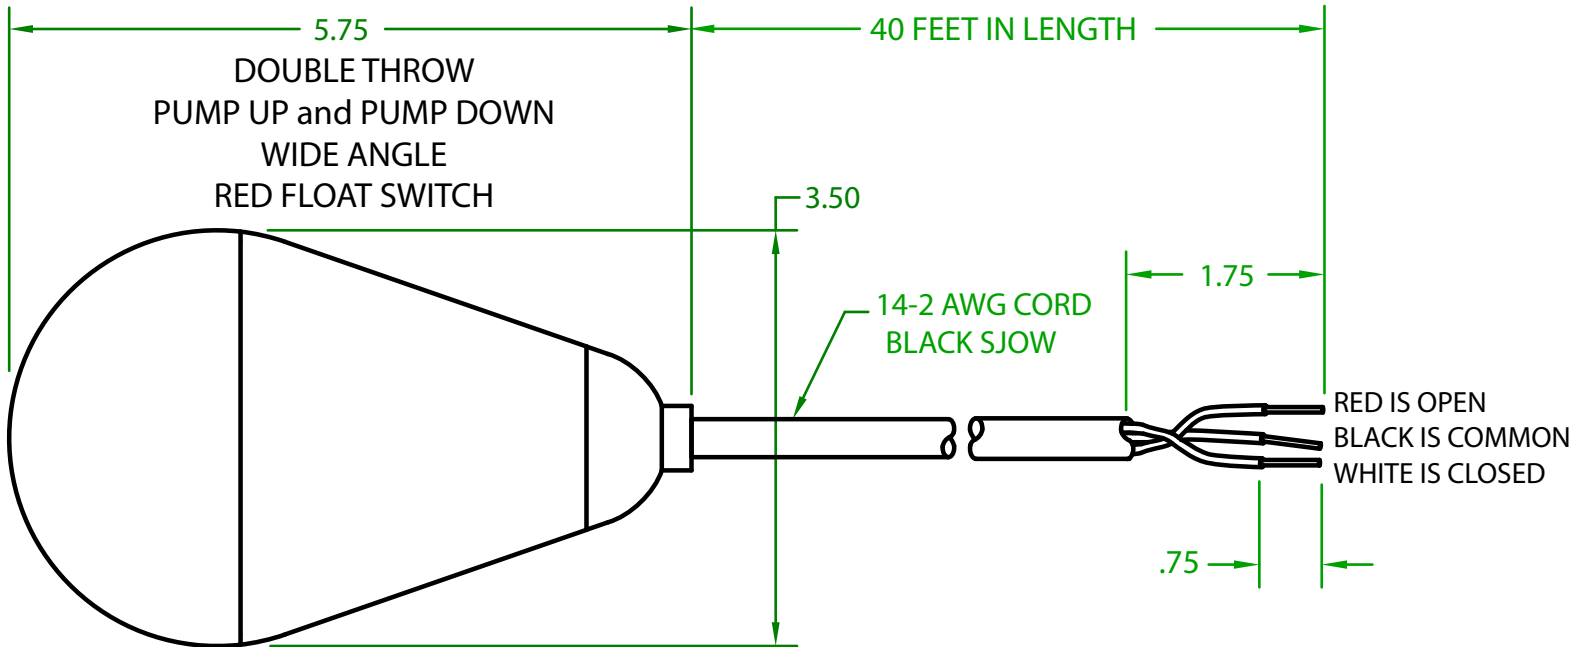

MERCURY DISPLACEMENT INDUSTRIES, INC.

Post Office Box 710 - U.S. 12 East - Edwardsburg, Michigan 49112-0710

Phone (269) 663-8574 - Fax (269) 663-2924

(800) 634-4077

JHR2DU4000

MECHANICAL FLOAT

OPERATING ANGLE 90°: SWITCHES @ 45° ABOVE AND 45° BELOW HORIZONTAL