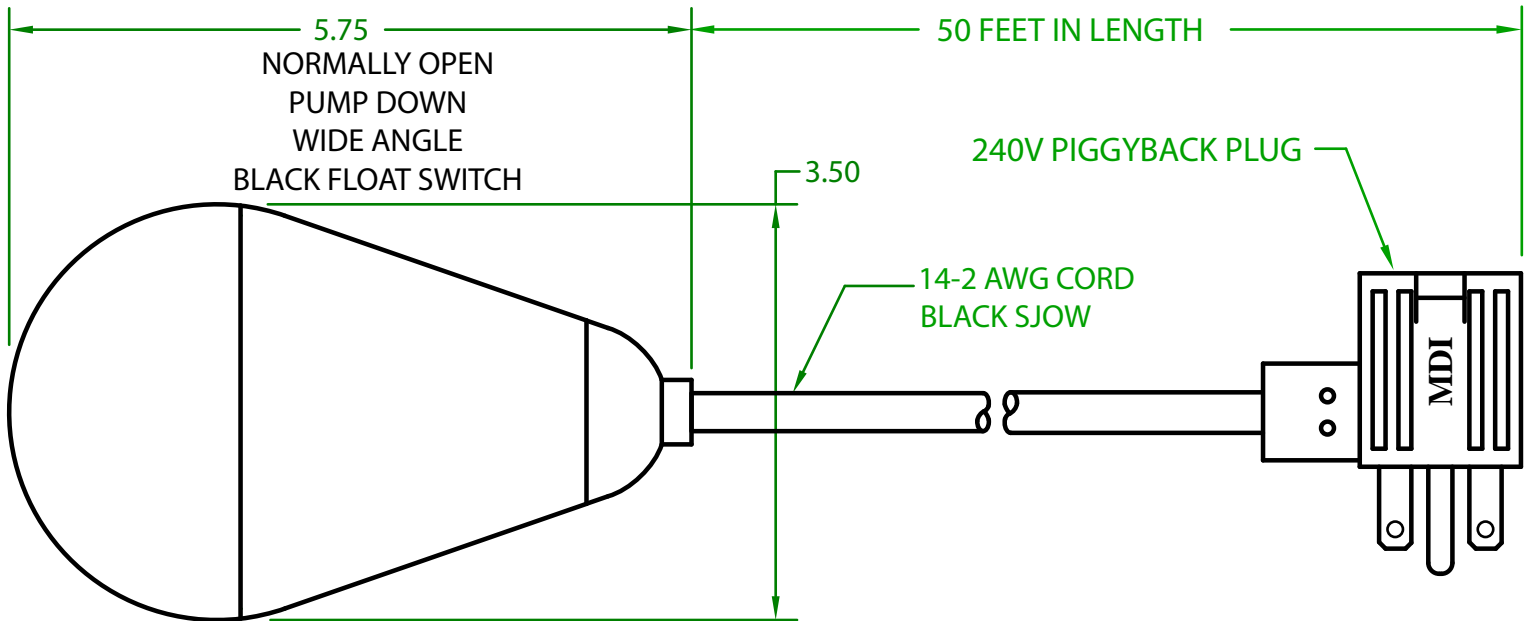

MERCURY DISPLACEMENT INDUSTRIES, INC.

Post Office Box 710 - U.S. 12 East - Edwardsburg, Michigan 49112-0710

Phone (269) 663-8574 - Fax (269) 663-2924

(800) 634-4077

JHF2OU50F2

MECHANICAL FLOAT

OPERATING ANGLE 90°: CONTACTS CLOSE @ 45° ABOVE HORIZONTAL
CONTACTS OPEN @ 45° BELOW HORIZONTAL