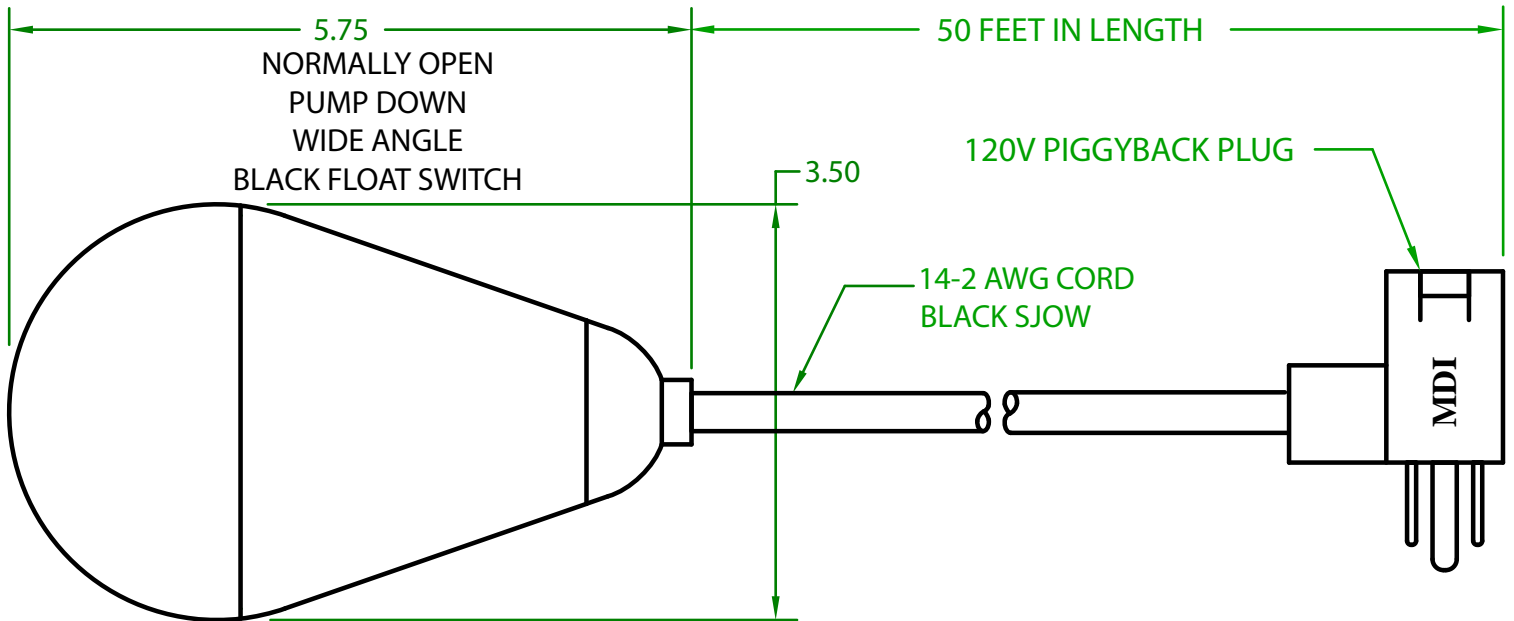

MERCURY DISPLACEMENT INDUSTRIES, INC.

Post Office Box 710 - U.S. 12 East - Edwardsburg, Michigan 49112-0710

Phone (269) 663-8574 - Fax (269) 663-2924

(800) 634-4077

JHF2OU50F1

MECHANICAL FLOAT

OPERATING ANGLE 90°: CONTACTS CLOSE @ 45° ABOVE HORIZONTAL
CONTACTS OPEN @ 45° BELOW HORIZONTAL