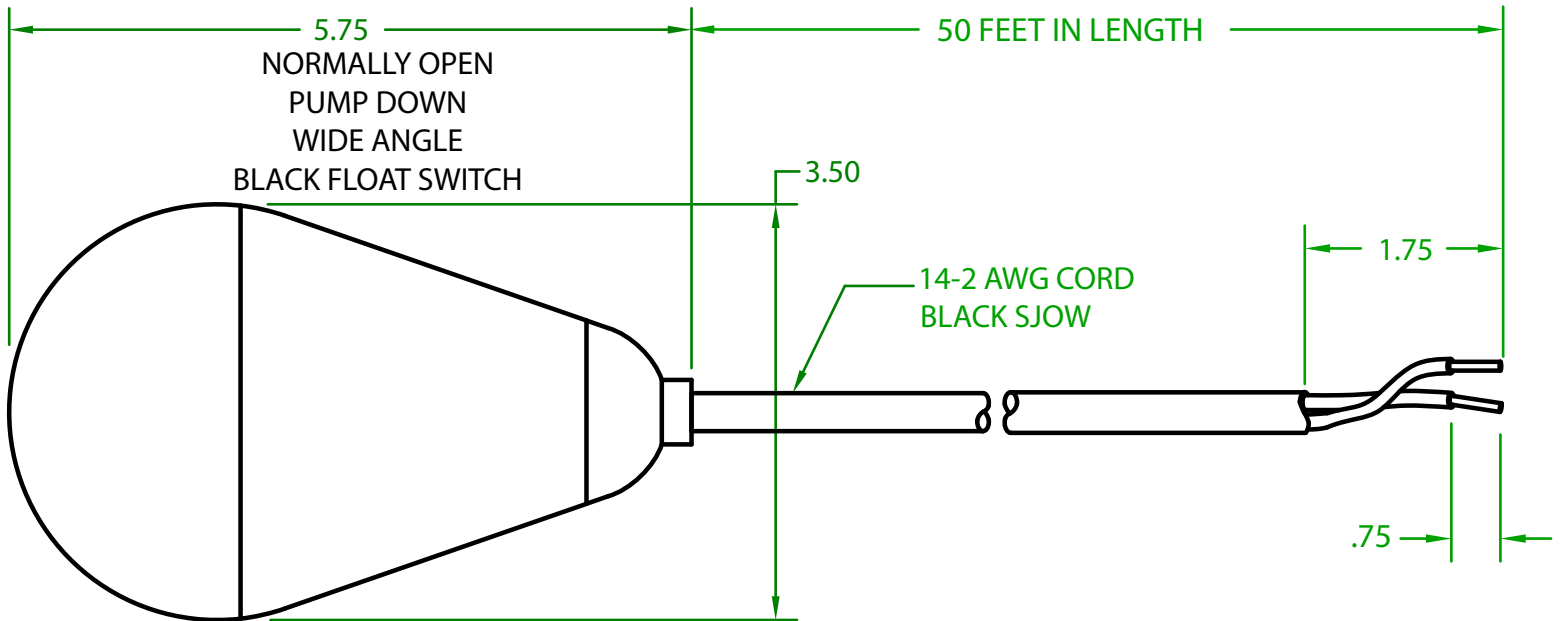

MERCURY DISPLACEMENT INDUSTRIES, INC.

Post Office Box 710 - U.S. 12 East - Edwardsburg, Michigan 49112-0710

Phone (269) 663-8574 - Fax (269) 663-2924

(800) 634-4077

JHF20U5000

MECHANICAL FLOAT

OPERATING ANGLE 90°: CONTACTS CLOSE @ 45° ABOVE HORIZONTAL
CONTACTS OPEN @ 45° BELOW HORIZONTAL