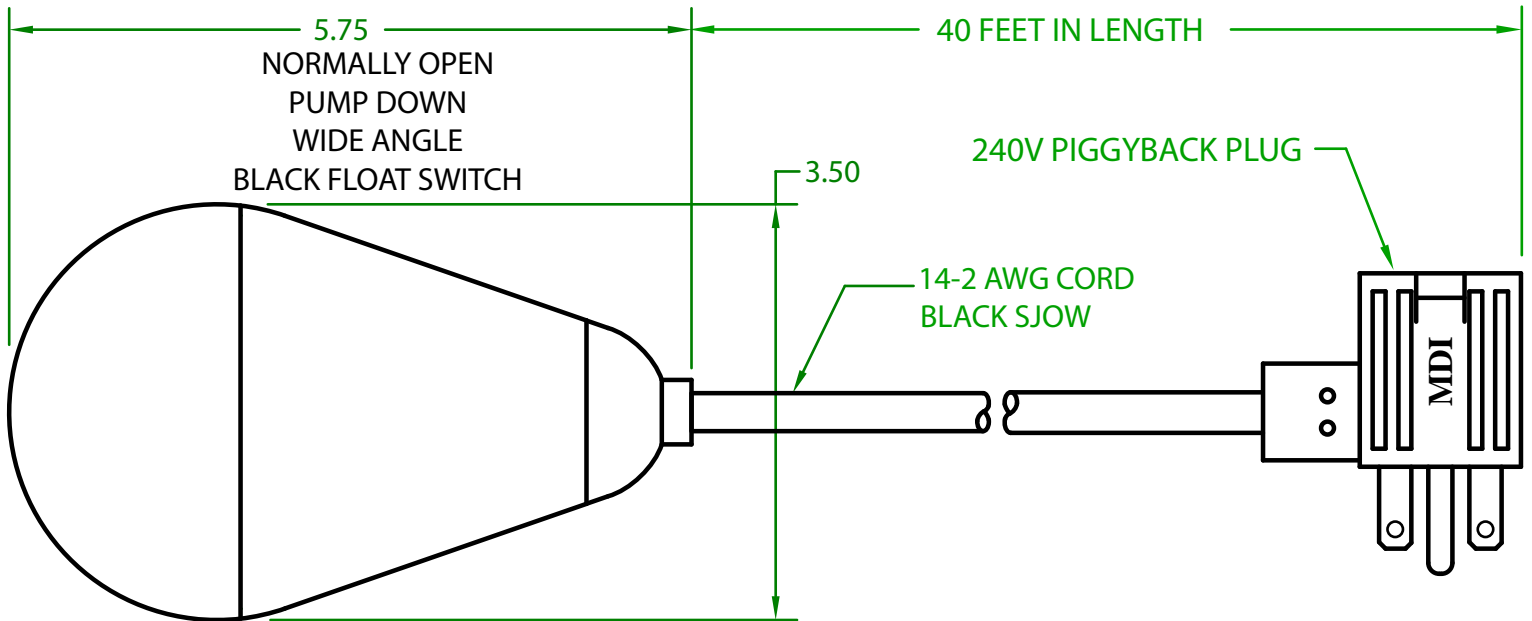

MERCURY DISPLACEMENT INDUSTRIES, INC.

Post Office Box 710 - U.S. 12 East - Edwardsburg, Michigan 49112-0710

Phone (269) 663-8574 - Fax (269) 663-2924

(800) 634-4077

JHF2OU40F2

MECHANICAL FLOAT

OPERATING ANGLE 90°: CONTACTS CLOSE @ 45° ABOVE HORIZONTAL
CONTACTS OPEN @ 45° BELOW HORIZONTAL