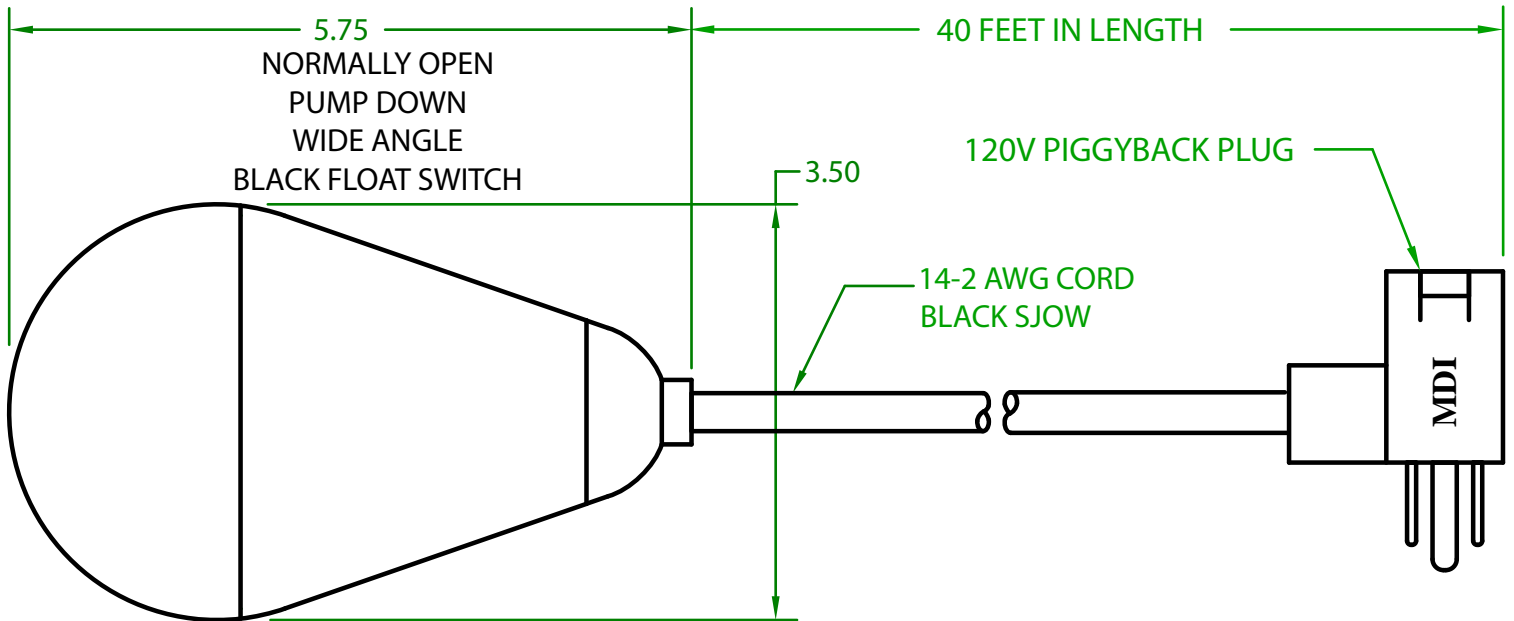

MERCURY DISPLACEMENT INDUSTRIES, INC.

Post Office Box 710 - U.S. 12 East - Edwardsburg, Michigan 49112-0710

Phone (269) 663-8574 - Fax (269) 663-2924

(800) 634-4077

JHF20U40F1

MECHANICAL FLOAT

OPERATING ANGLE 90°: CONTACTS CLOSE @ 45° ABOVE HORIZONTAL
CONTACTS OPEN @ 45° BELOW HORIZONTAL