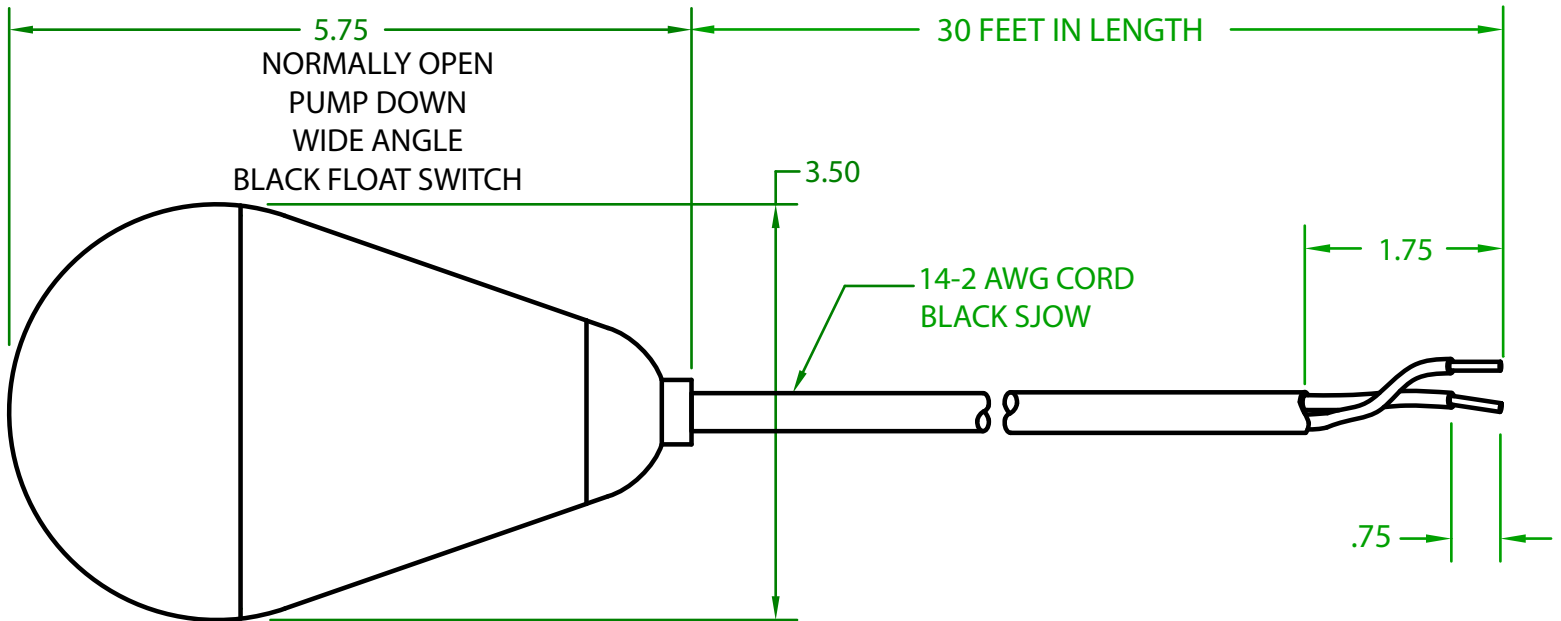

# JHF20U3000

MECHANICAL FLOAT

OPERATING ANGLE 90°: CONTACTS CLOSE @ 45° ABOVE HORIZONTAL  
CONTACTS OPEN @ 45° BELOW HORIZONTAL

ELECTRICAL RATINGS: 1 H.P. @ 120 VAC  
2 H.P. @ 240 VAC  
15 AMPS @ 120/240 VAC 96 LRA