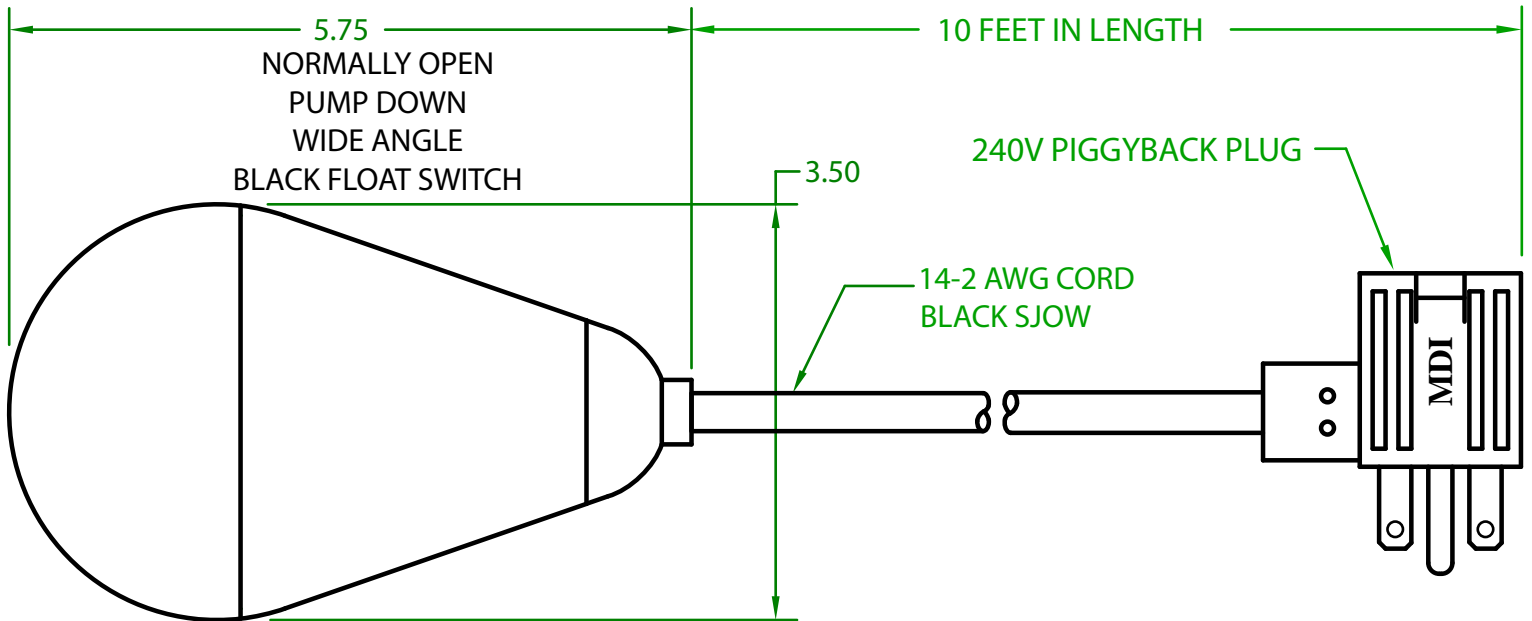

MERCURY DISPLACEMENT INDUSTRIES, INC.

Post Office Box 710 - U.S. 12 East - Edwardsburg, Michigan 49112-0710

Phone (269) 663-8574 - Fax (269) 663-2924

(800) 634-4077

JHF2OU10F2

MECHANICAL FLOAT

OPERATING ANGLE 90°: CONTACTS CLOSE @ 45° ABOVE HORIZONTAL
CONTACTS OPEN @ 45° BELOW HORIZONTAL