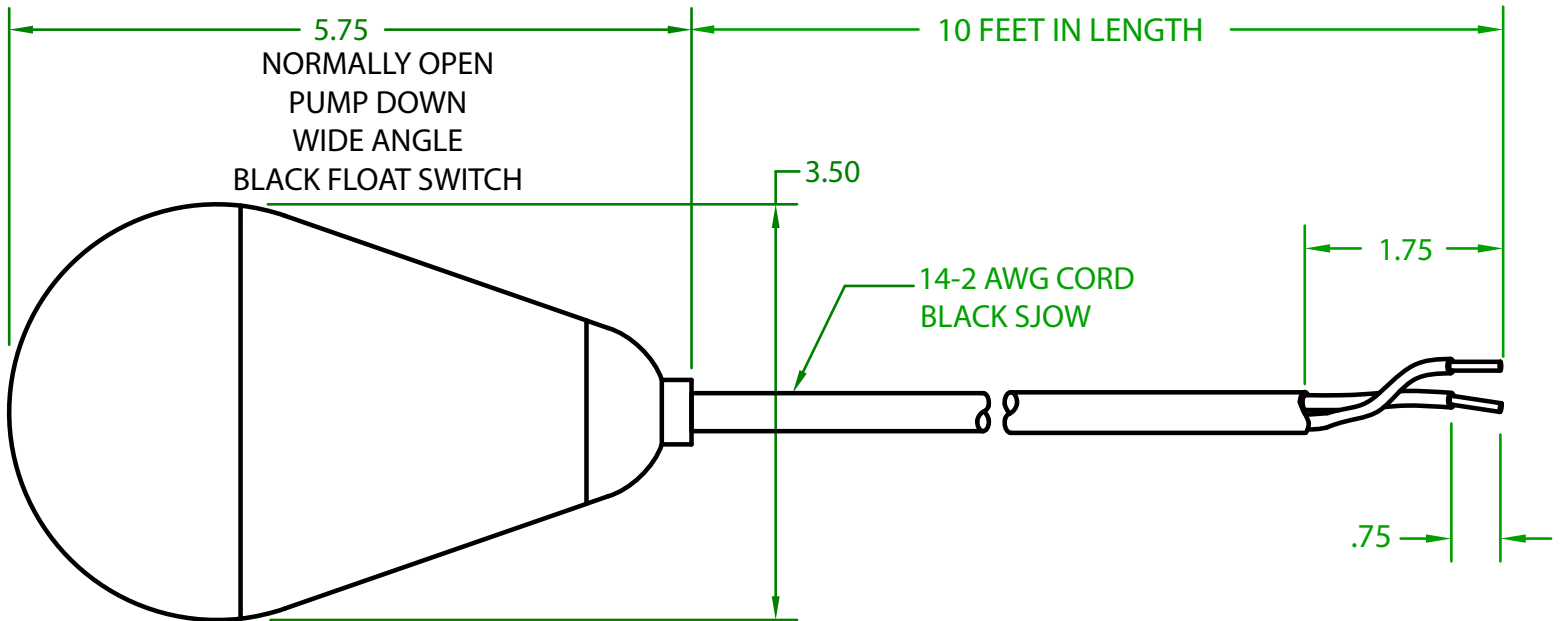

MERCURY DISPLACEMENT INDUSTRIES, INC.

Post Office Box 710 - U.S. 12 East - Edwardsburg, Michigan 49112-0710

Phone (269) 663-8574 - Fax (269) 663-2924

(800) 634-4077

JHF20U1000

MECHANICAL FLOAT

OPERATING ANGLE 90°: CONTACTS CLOSE @ 45° ABOVE HORIZONTAL
CONTACTS OPEN @ 45° BELOW HORIZONTAL