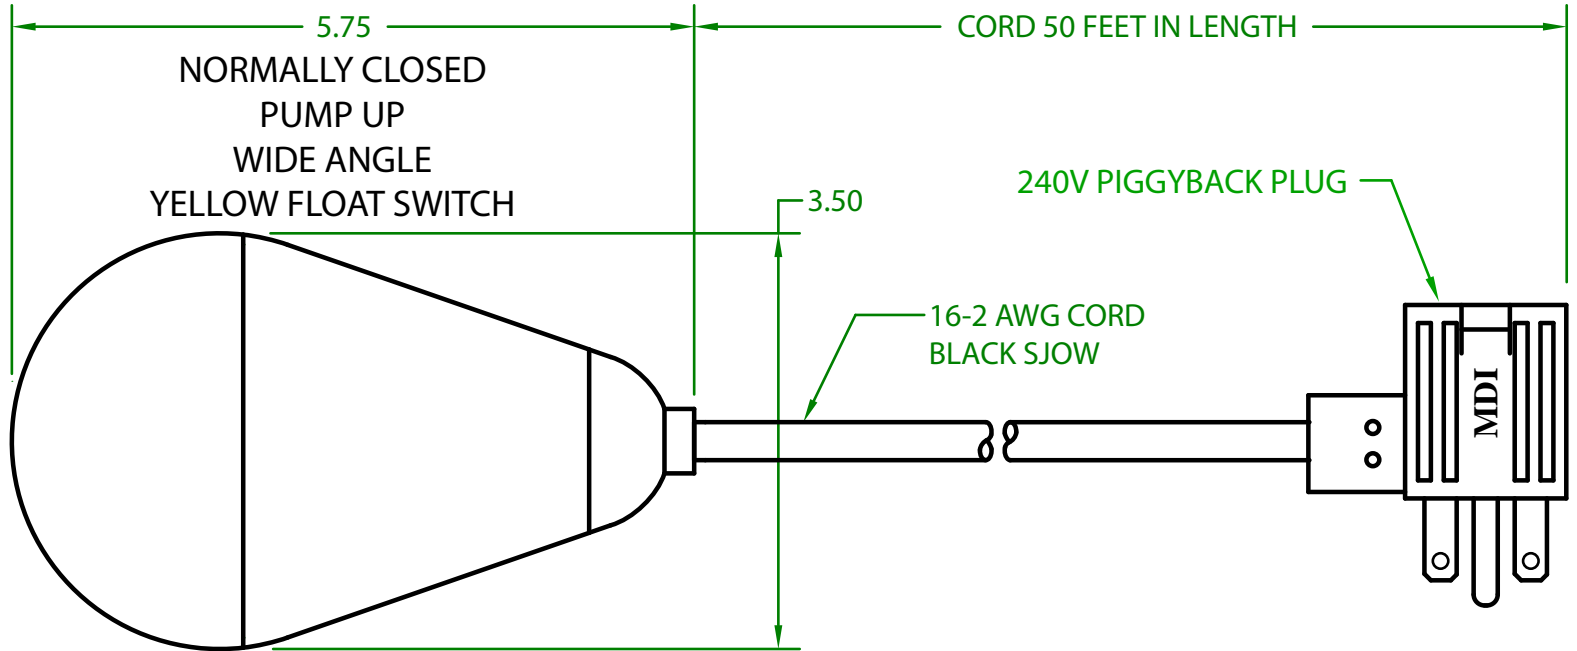

MERCURY DISPLACEMENT INDUSTRIES, INC.

Post Office Box 710 - U.S. 12 East - Edwardsburg, Michigan 49112-0710

Phone (269) 663-8574 - Fax (269) 663-2924

(800) 634-4077

JGY2CW50F2

MECHANICAL FLOAT

OPERATING ANGLE: CONTACTS CLOSED @ 45° ABOVE HORIZONTAL
CONTACTS OPEN @ 45° BELOW HORIZONTAL