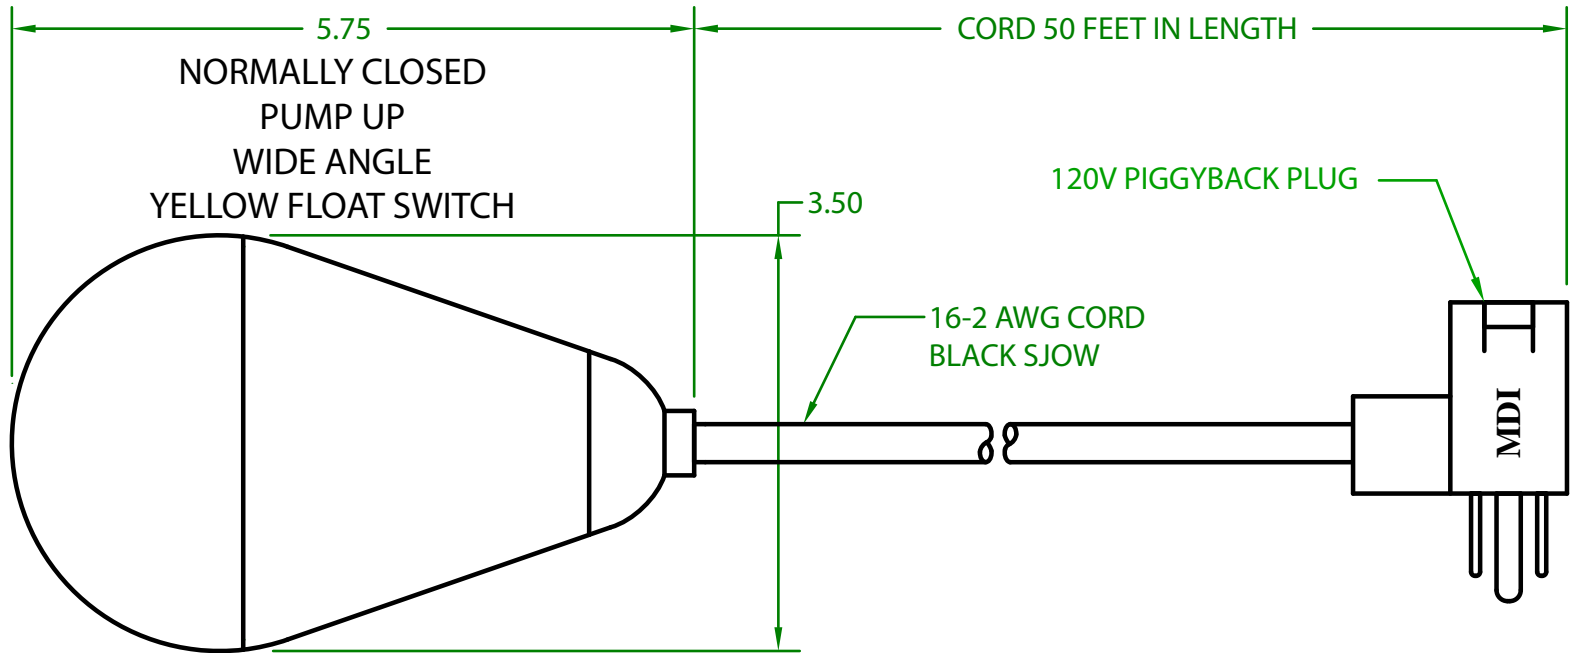

## JGY2CW50F1

MECHANICAL FLOAT

OPERATING ANGLE: CONTACTS CLOSED @ 45° ABOVE HORIZONTAL  
CONTACTS OPEN @ 45° BELOW HORIZONTAL

ELECTRICAL RATINGS: 1/2 H.P. @ 120/240 VAC  
13 AMPS @ 120/240 VAC 58.8 LRA

FLOAT MATERIAL: A.B.S.