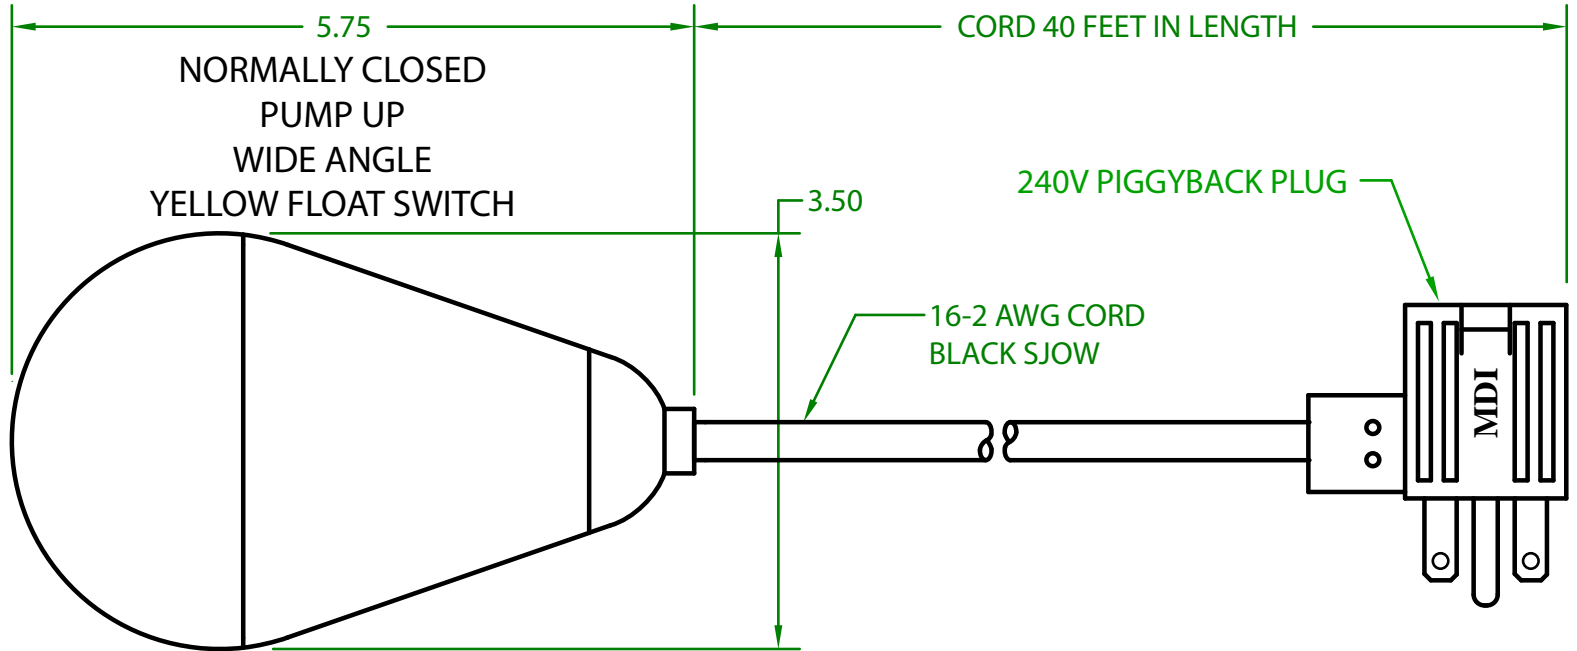

MERCURY DISPLACEMENT INDUSTRIES, INC.

Post Office Box 710 - U.S. 12 East - Edwardsburg, Michigan 49112-0710

Phone (269) 663-8574 - Fax (269) 663-2924

(800) 634-4077

JGY2CW40F2

MECHANICAL FLOAT

OPERATING ANGLE: CONTACTS CLOSED @ 45° ABOVE HORIZONTAL
CONTACTS OPEN @ 45° BELOW HORIZONTAL