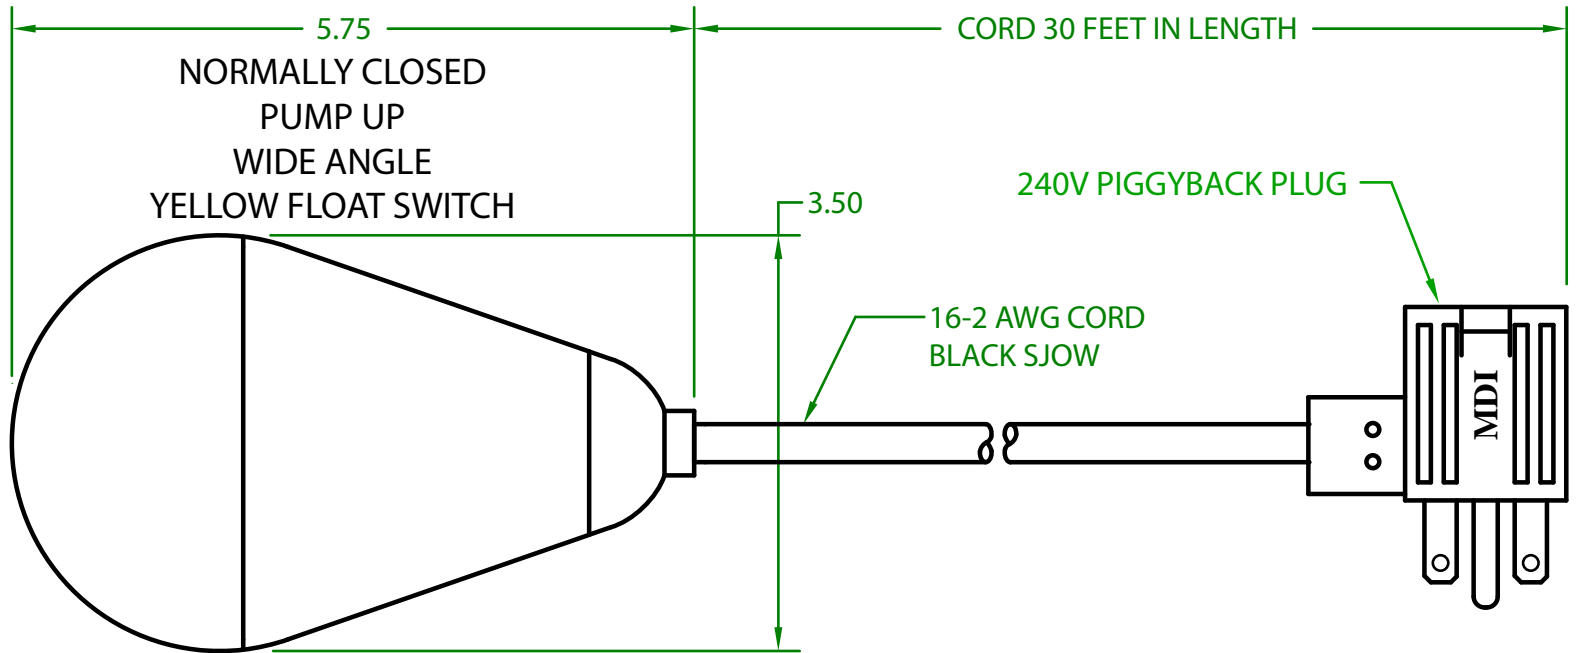

## JGY2CW30F2

MECHANICAL FLOAT

OPERATING ANGLE: CONTACTS CLOSED @ 45° ABOVE HORIZONTAL  
CONTACTS OPEN @ 45° BELOW HORIZONTAL

ELECTRICAL RATINGS: 1/2 H.P. @ 120/240 VAC  
13 AMPS @ 120/240 VAC 58.8 LRA

FLOAT MATERIAL: A.B.S.