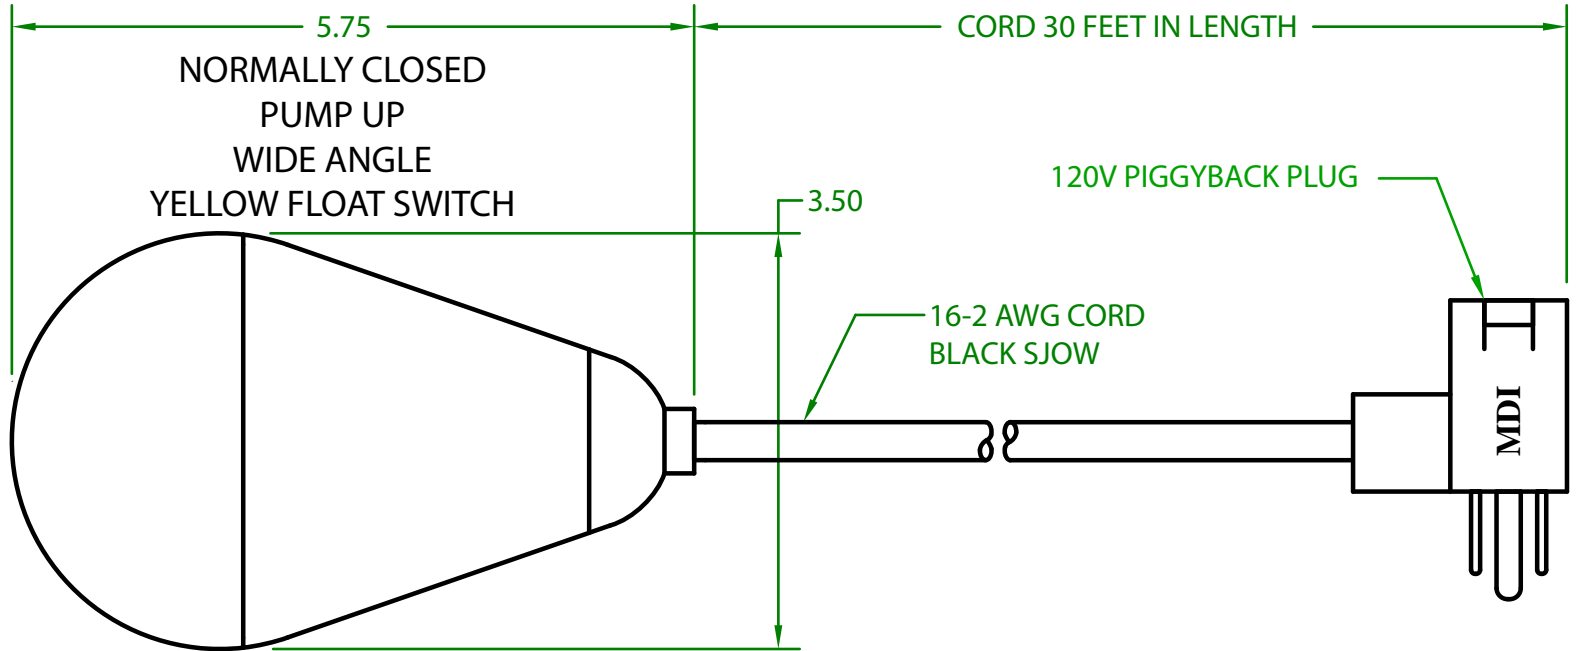

MERCURY DISPLACEMENT INDUSTRIES, INC.

Post Office Box 710 - U.S. 12 East - Edwardsburg, Michigan 49112-0710

Phone (269) 663-8574 - Fax (269) 663-2924

(800) 634-4077

JGY2CW30F1

MECHANICAL FLOAT

OPERATING ANGLE: CONTACTS CLOSED @ 45° ABOVE HORIZONTAL
CONTACTS OPEN @ 45° BELOW HORIZONTAL