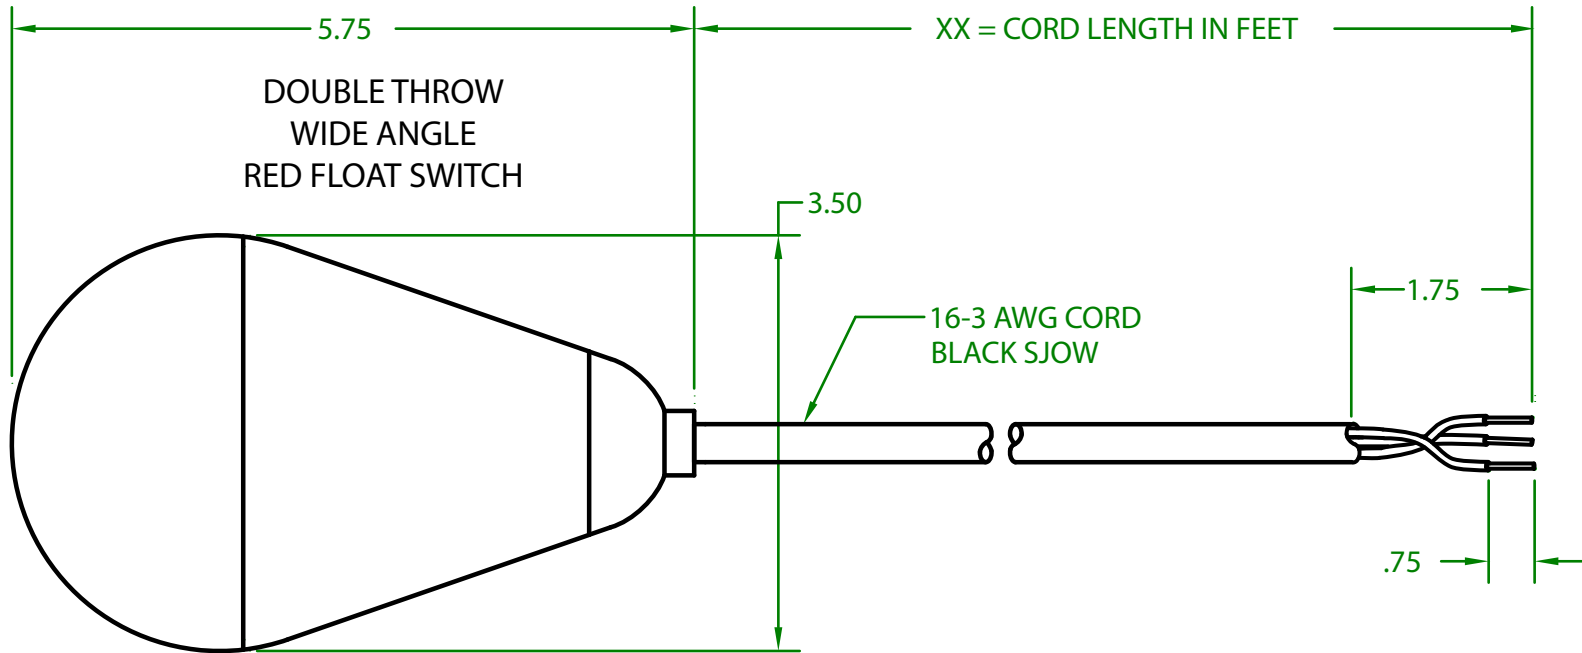

MERCURY DISPLACEMENT INDUSTRIES, INC.

Post Office Box 710 - U.S. 12 East - Edwardsburg, Michigan 49112-0710

Phone (269) 663-8574 - Fax (269) 663-2924

(800) 634-4077

JGR2DWXX00

MECHANICAL FLOAT

OPERATING ANGLE: SWITCHES @ 45° ABOVE AND 45° BELOW HORIZONTAL.

@ 45° ABOVE HORIZONTAL:

(RED IS CLOSED / WHITE IS OPEN)

@ 45° BELOW HORIZONTAL: (NORMAL POSITION)

(RED IS OPEN / WHITE IS CLOSED)

ELECTRICAL RATINGS: 1/2 H.P. @ 120/240 VAC 58.8 LRA
13 AMPS @ 120/240 VAC

FLOAT MATERIAL: A.B.S.