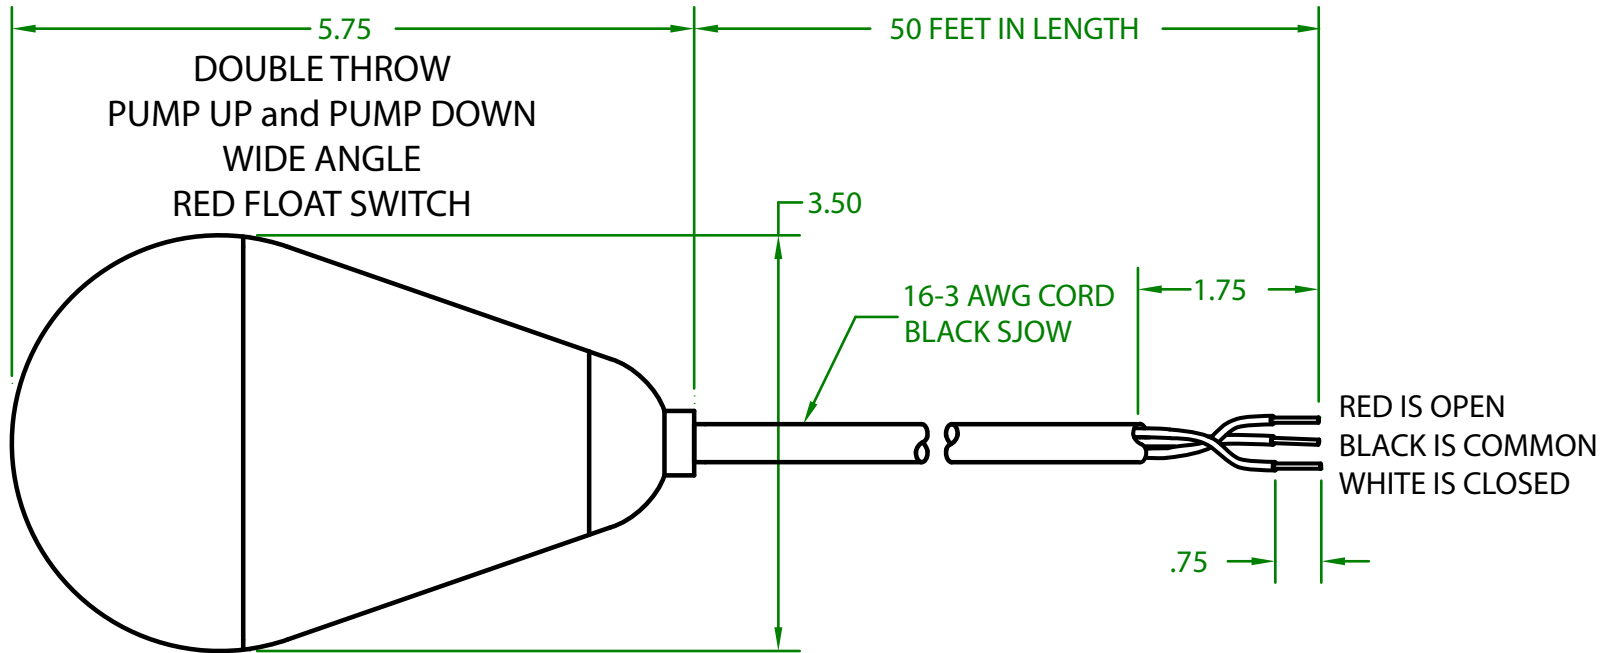

MERCURY DISPLACEMENT INDUSTRIES, INC.

Post Office Box 710 - U.S. 12 East - Edwardsburg, Michigan 49112-0710

Phone (269) 663-8574 - Fax (269) 663-2924

(800) 634-4077

JGR2DW5000

MECHANICAL FLOAT

OPERATING ANGLE: SWITCHES @ 45° ABOVE AND 45° BELOW HORIZONTAL