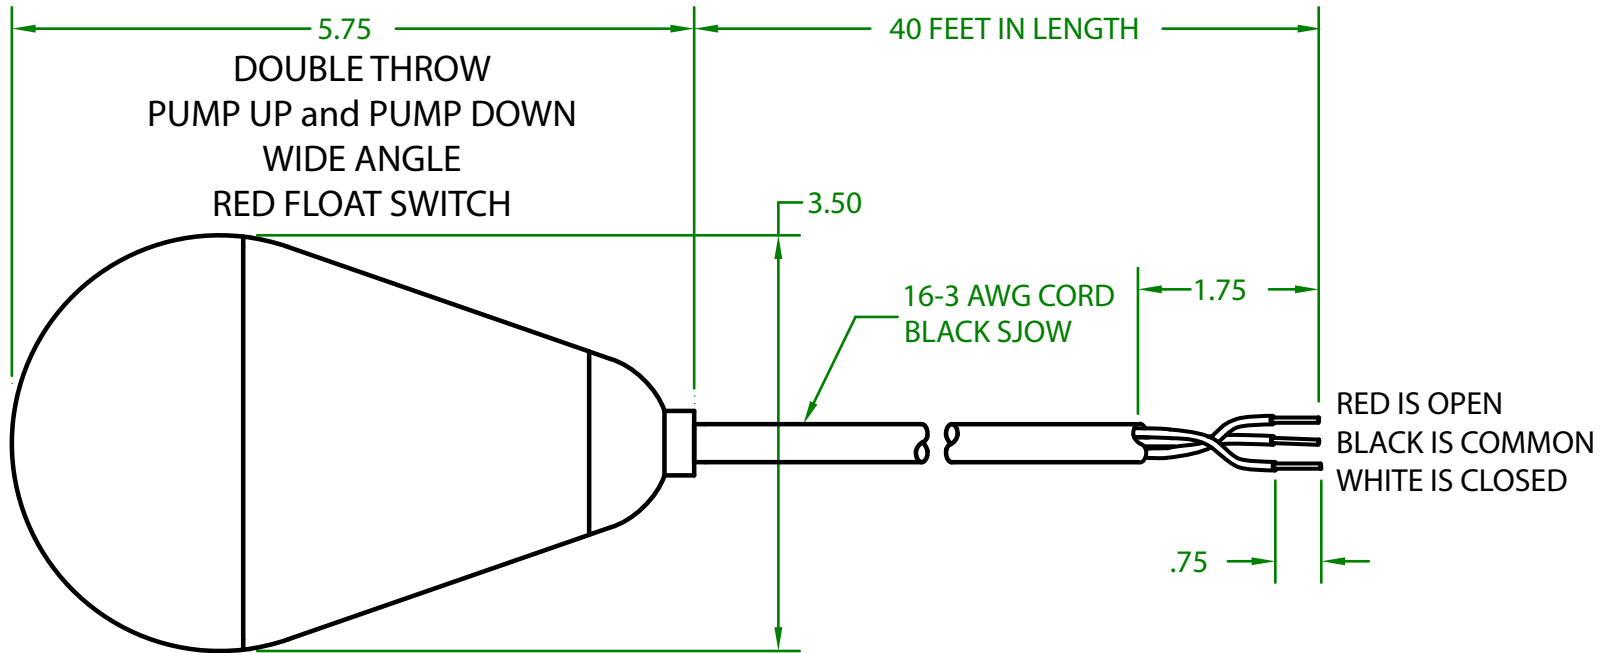

MERCURY DISPLACEMENT INDUSTRIES, INC.

Post Office Box 710 - U.S. 12 East - Edwardsburg, Michigan 49112-0710

Phone (269) 663-8574 - Fax (269) 663-2924

(800) 634-4077

JGR2DW4000

MECHANICAL FLOAT

OPERATING ANGLE: SWITCHES @ 45° ABOVE AND 45° BELOW HORIZONTAL