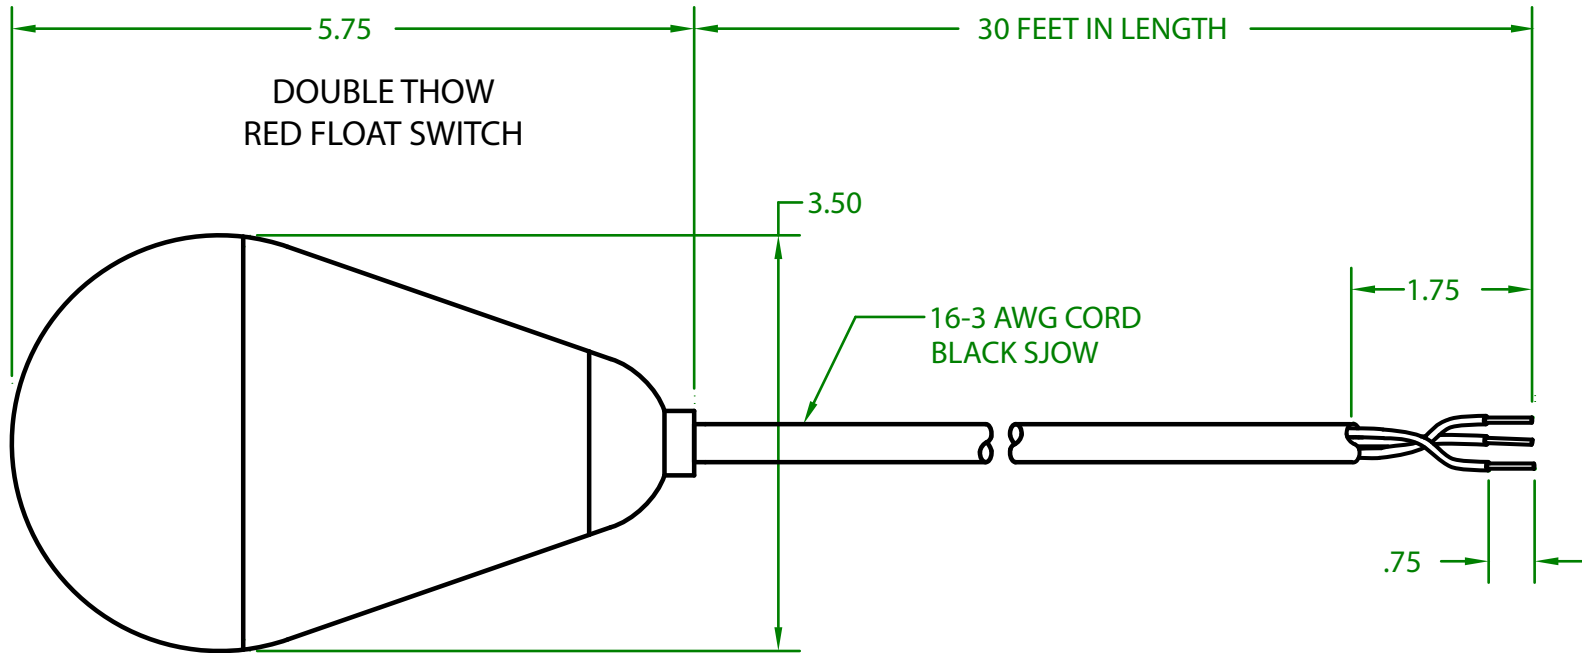

## JGR2DW3000

MECHANICAL FLOAT

OPERATING ANGLE: SWITCHES @ 45° ABOVE AND 45° BELOW HORIZONTAL.

@ 45° ABOVE HORIZONTAL:

(RED IS CLOSED / WHITE IS OPEN)

@ 45° BELOW HORIZONTAL: (NORMAL POSITION)

(RED IS OPEN / WHITE IS CLOSED)