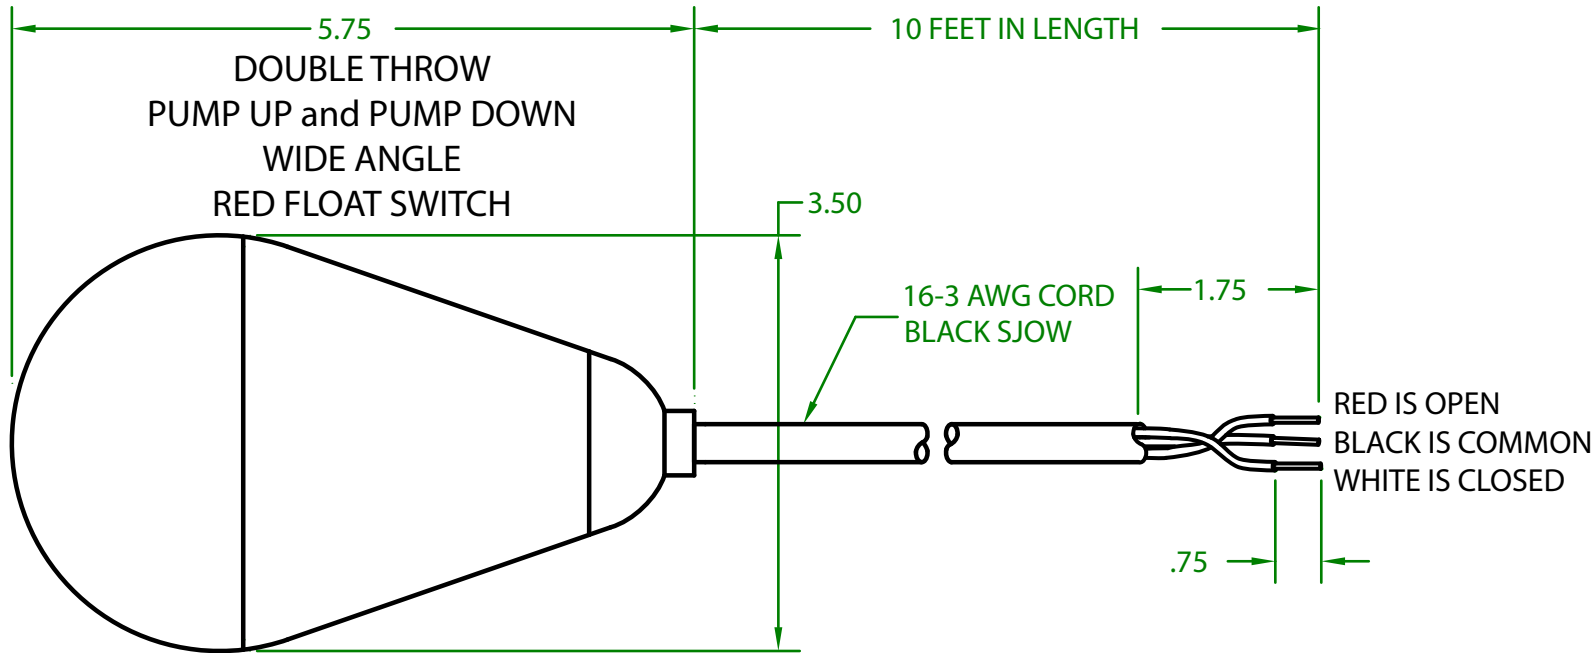

MERCURY DISPLACEMENT INDUSTRIES, INC.

Post Office Box 710 - U.S. 12 East - Edwardsburg, Michigan 49112-0710

Phone (269) 663-8574 - Fax (269) 663-2924

(800) 634-4077

JGR2DW1000

MECHANICAL FLOAT

OPERATING ANGLE: SWITCHES @ 45° ABOVE AND 45° BELOW HORIZONTAL