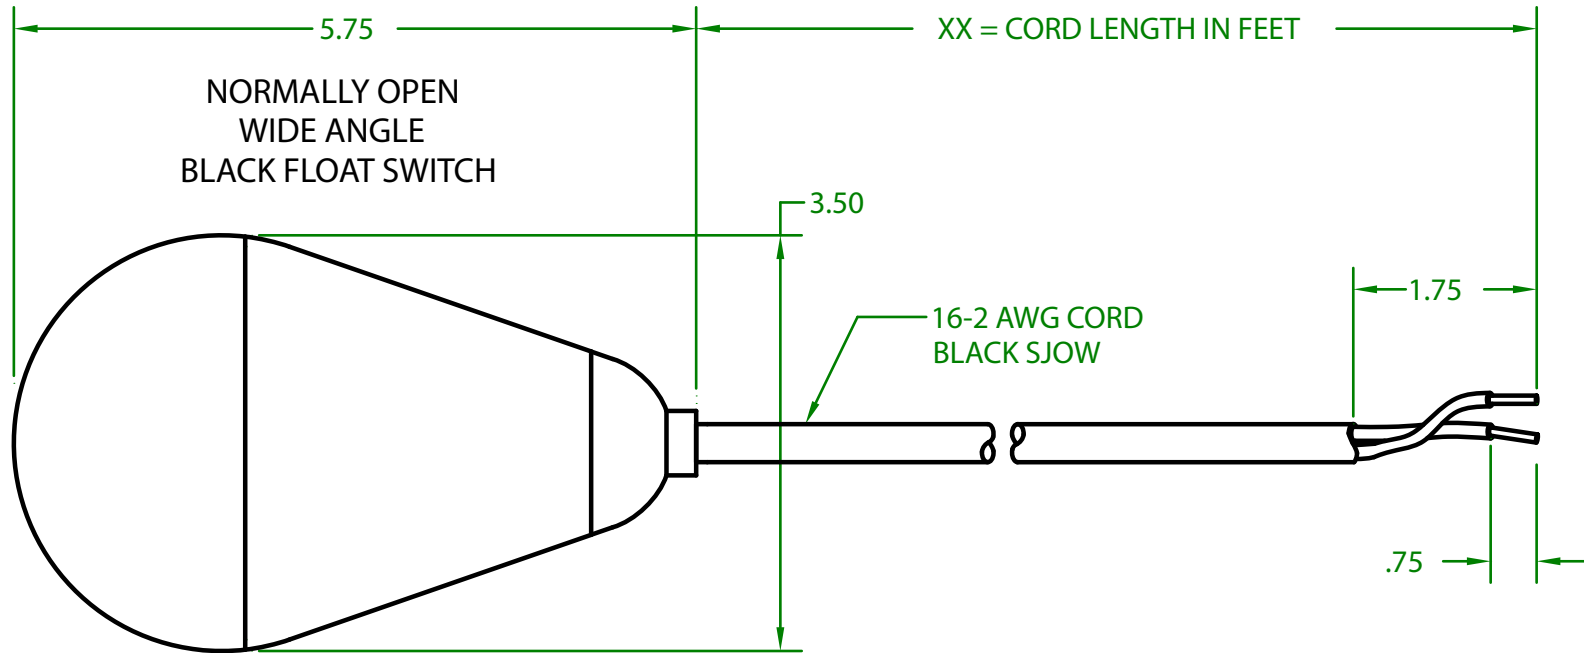

## JGF20WXX00

MECHANICAL FLOAT

OPERATING ANGLE: CONTACTS CLOSE @ 45° ABOVE HORIZONTAL.  
CONTACTS OPEN @ 45° BELOW HORIZONTAL.

ELECTRICAL RATINGS: 1/2 H.P. 13 AMPS @ 120/240 VAC. 58.8 LRA

FLOAT MATERIAL: A.B.S.