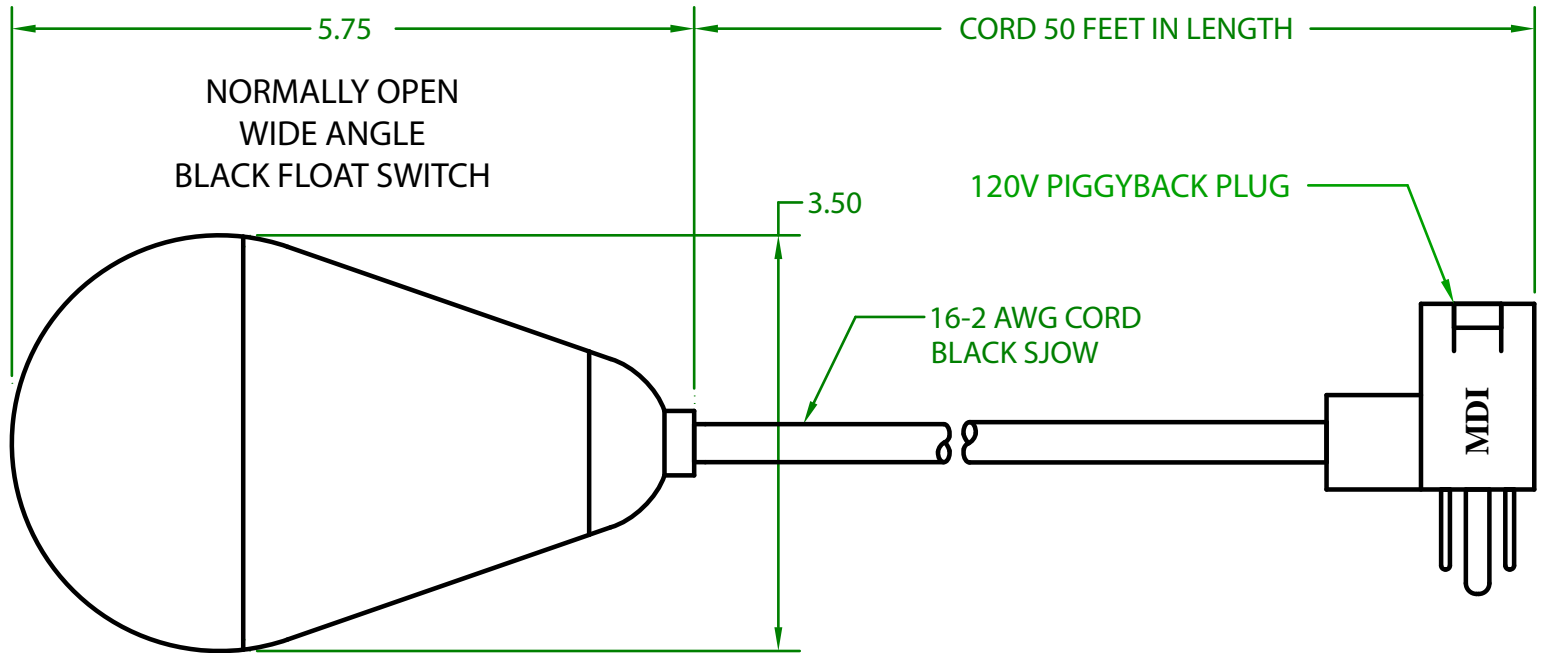

MERCURY DISPLACEMENT INDUSTRIES, INC.

Post Office Box 710 - U.S. 12 East - Edwardsburg, Michigan 49112-0710

Phone (269) 663-8574 - Fax (269) 663-2924

(800) 634-4077

JGF20W50R1

MECHANICAL FLOAT

OPERATING ANGLE: CONTACTS CLOSE @ 45° ABOVE HORIZONTAL.
CONTACTS OPEN @ 45° BELOW HORIZONTAL.