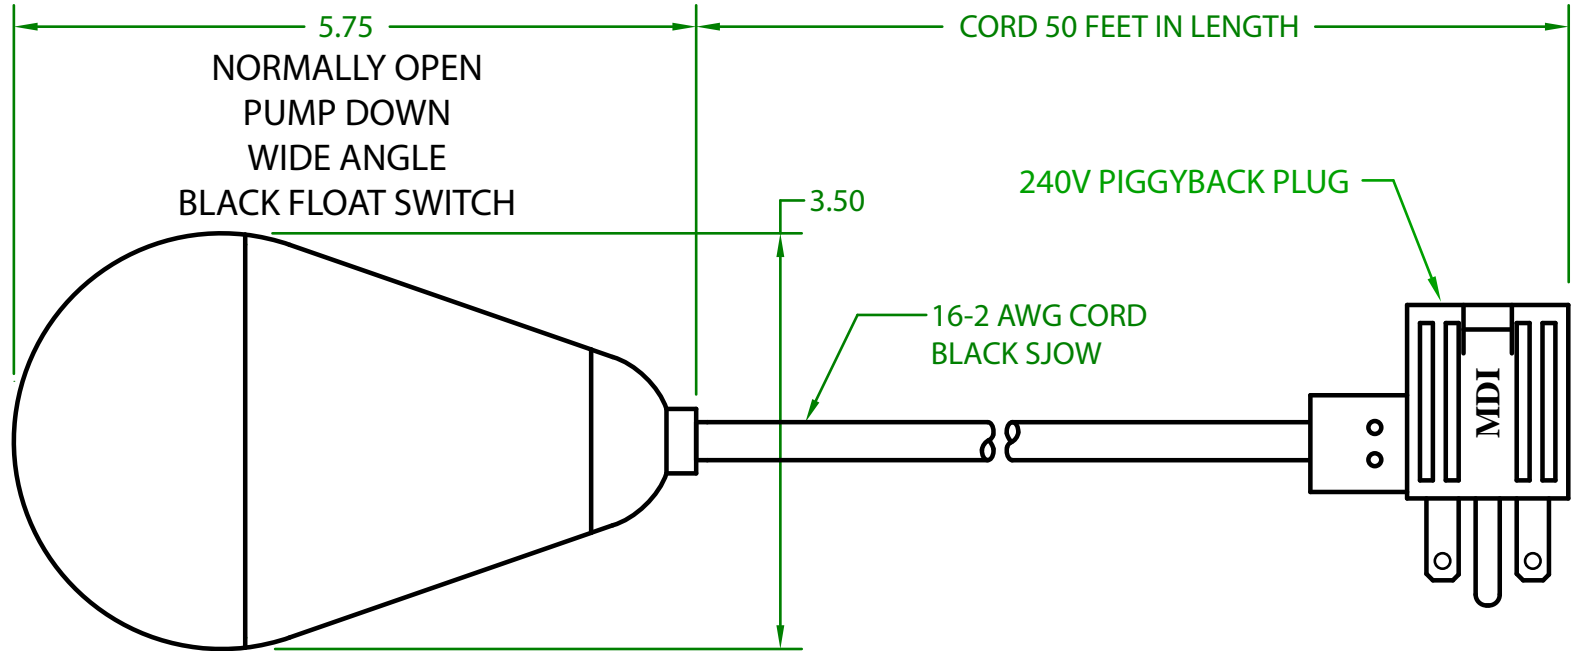

MERCURY DISPLACEMENT INDUSTRIES, INC.

Post Office Box 710 - U.S. 12 East - Edwardsburg, Michigan 49112-0710

Phone (269) 663-8574 - Fax (269) 663-2924

(800) 634-4077

JGF2OW50F2

MECHANICAL FLOAT

OPERATING ANGLE: CONTACTS CLOSED @ 45° ABOVE HORIZONTAL
CONTACTS OPEN @ 45° BELOW HORIZONTAL