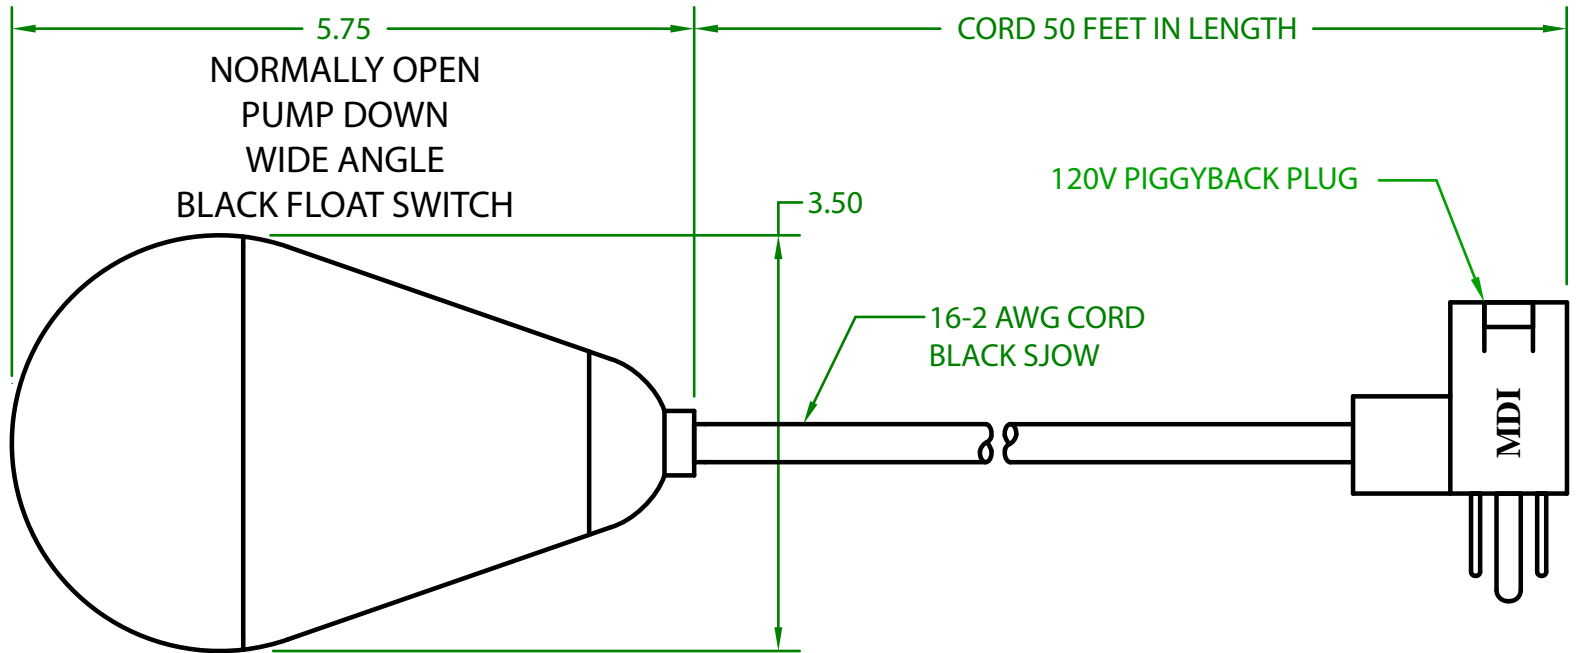

MERCURY DISPLACEMENT INDUSTRIES, INC.

Post Office Box 710 - U.S. 12 East - Edwardsburg, Michigan 49112-0710

Phone (269) 663-8574 - Fax (269) 663-2924

(800) 634-4077

JGF2OW50F1

MECHANICAL FLOAT

OPERATING ANGLE: CONTACTS CLOSED @ 45° ABOVE HORIZONTAL
CONTACTS OPEN @ 45° BELOW HORIZONTAL