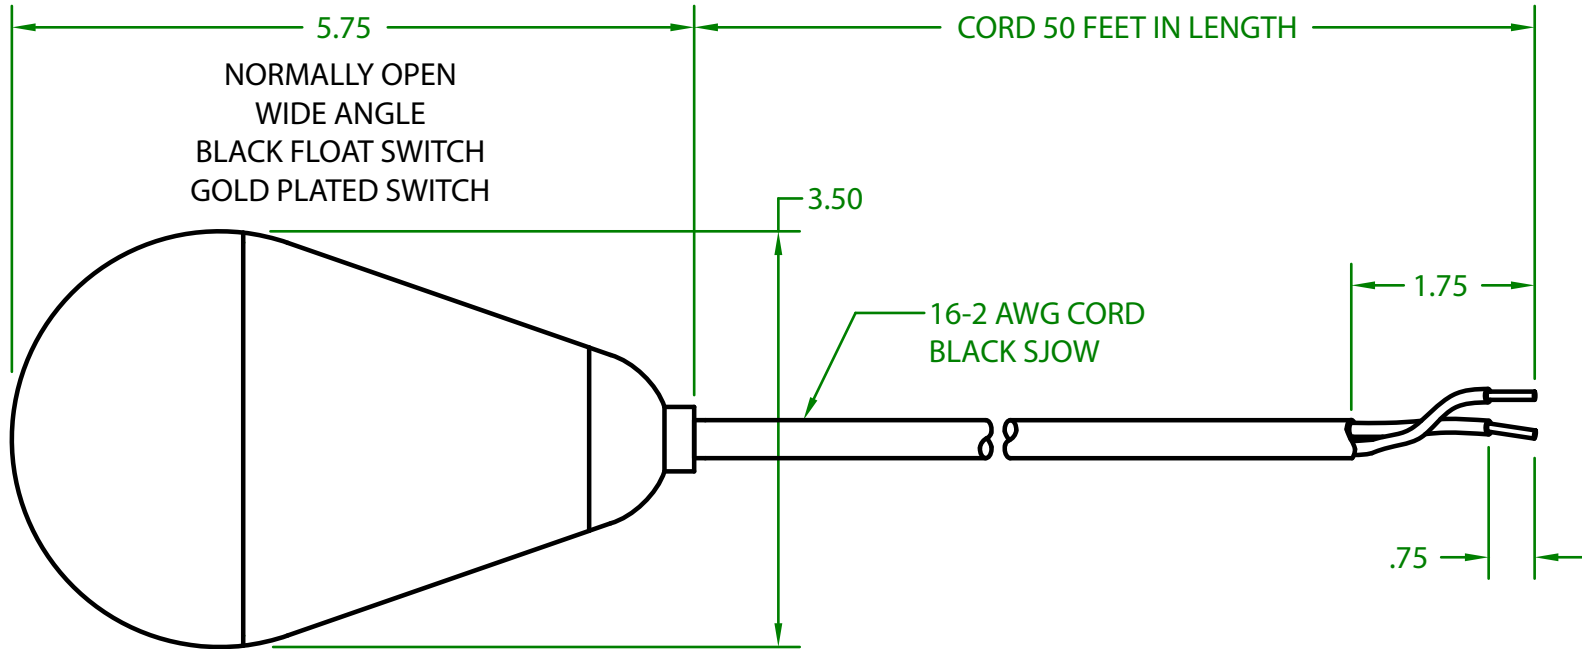

MERCURY DISPLACEMENT INDUSTRIES, INC.

Post Office Box 710 - U.S. 12 East - Edwardsburg, Michigan 49112-0710

Phone (269) 663-8574 - Fax (269) 663-2924

(800) 634-4077

JGF2OW5000 G

MECHANICAL FLOAT

OPERATING ANGLE 90°: CONTACTS CLOSE @ 45° ABOVE HORIZONTAL.
CONTACTS OPEN @ 45° BELOW HORIZONTAL.