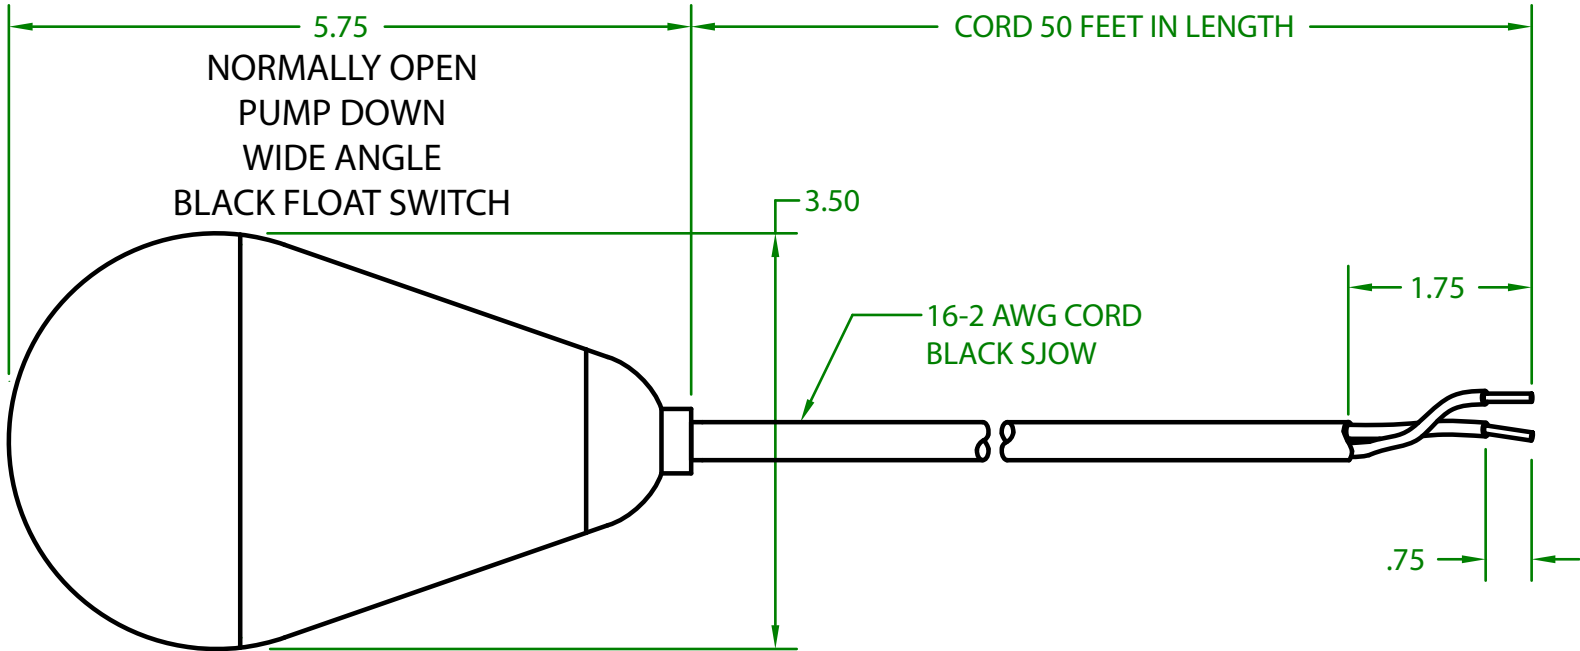

## JGF2OW5000

MECHANICAL FLOAT

OPERATING ANGLE: CONTACTS CLOSED @ 45° ABOVE HORIZONTAL  
CONTACTS OPEN @ 45° BELOW HORIZONTAL

ELECTRICAL RATINGS: 1/2 H.P. @ 120/240 VAC  
13 AMPS @ 120/240 VAC 58.8 LRA

FLOAT MATERIAL: A.B.S.