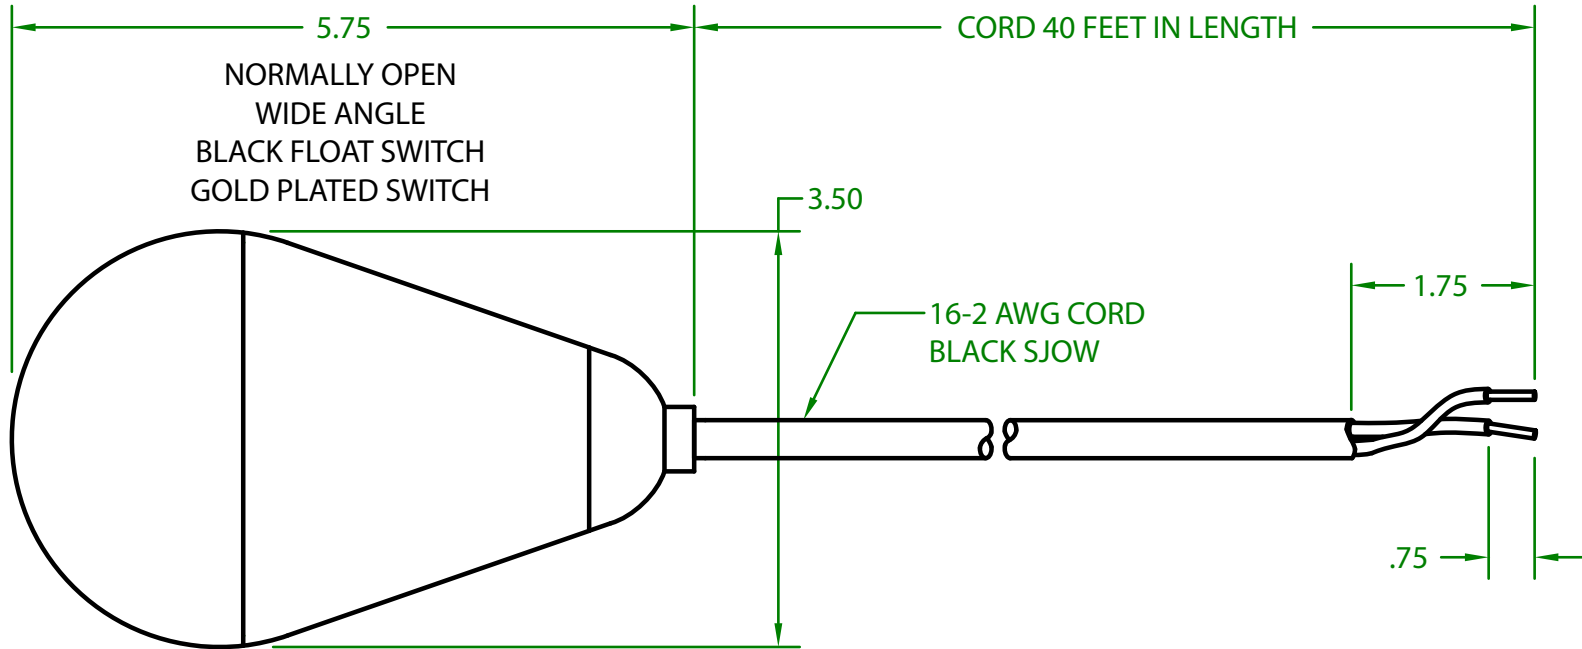

MERCURY DISPLACEMENT INDUSTRIES, INC.

Post Office Box 710 - U.S. 12 East - Edwardsburg, Michigan 49112-0710

Phone (269) 663-8574 - Fax (269) 663-2924

(800) 634-4077

JGF2OW4000 G

MECHANICAL FLOAT

OPERATING ANGLE 90°: CONTACTS CLOSE @ 45° ABOVE HORIZONTAL.
CONTACTS OPEN @ 45° BELOW HORIZONTAL.