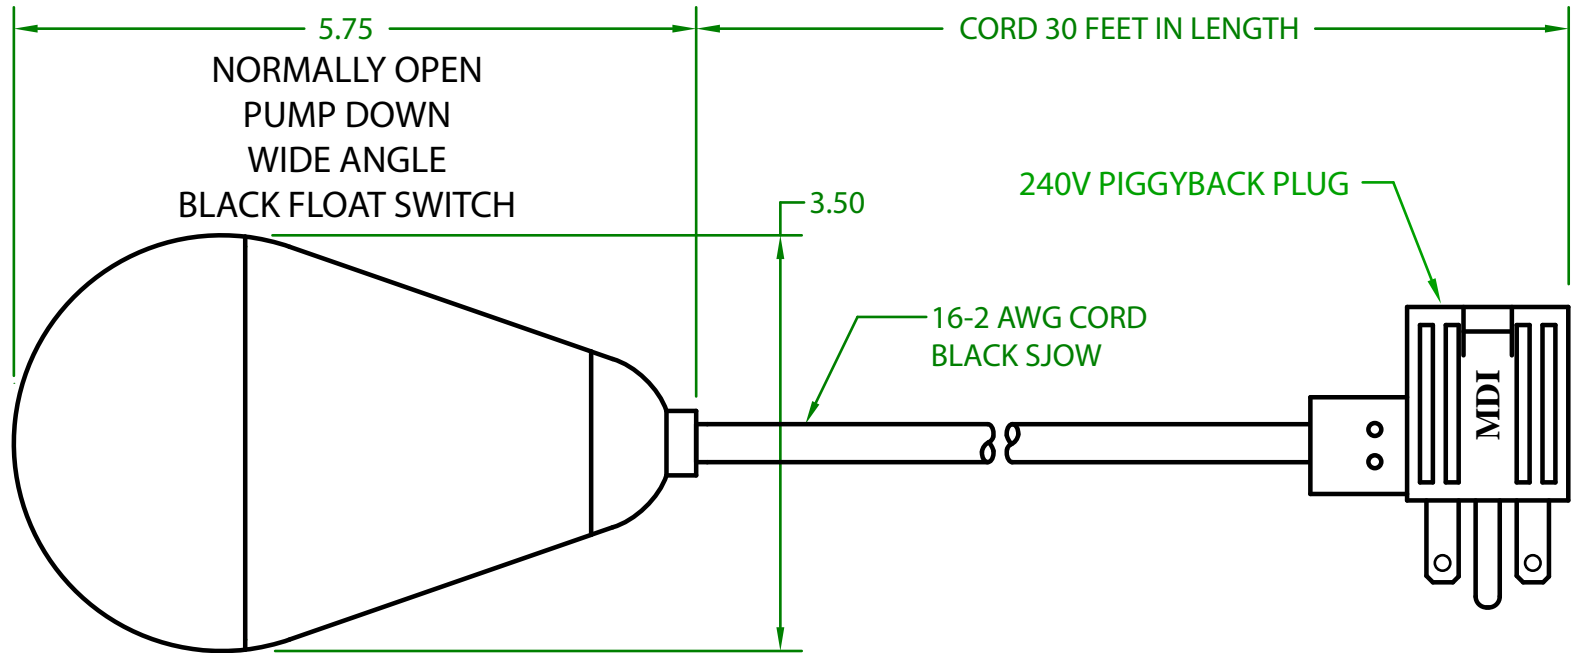

MERCURY DISPLACEMENT INDUSTRIES, INC.

Post Office Box 710 - U.S. 12 East - Edwardsburg, Michigan 49112-0710

Phone (269) 663-8574 - Fax (269) 663-2924

(800) 634-4077

JGF2OW30F2

MECHANICAL FLOAT

OPERATING ANGLE: CONTACTS CLOSED @ 45° ABOVE HORIZONTAL
CONTACTS OPEN @ 45° BELOW HORIZONTAL