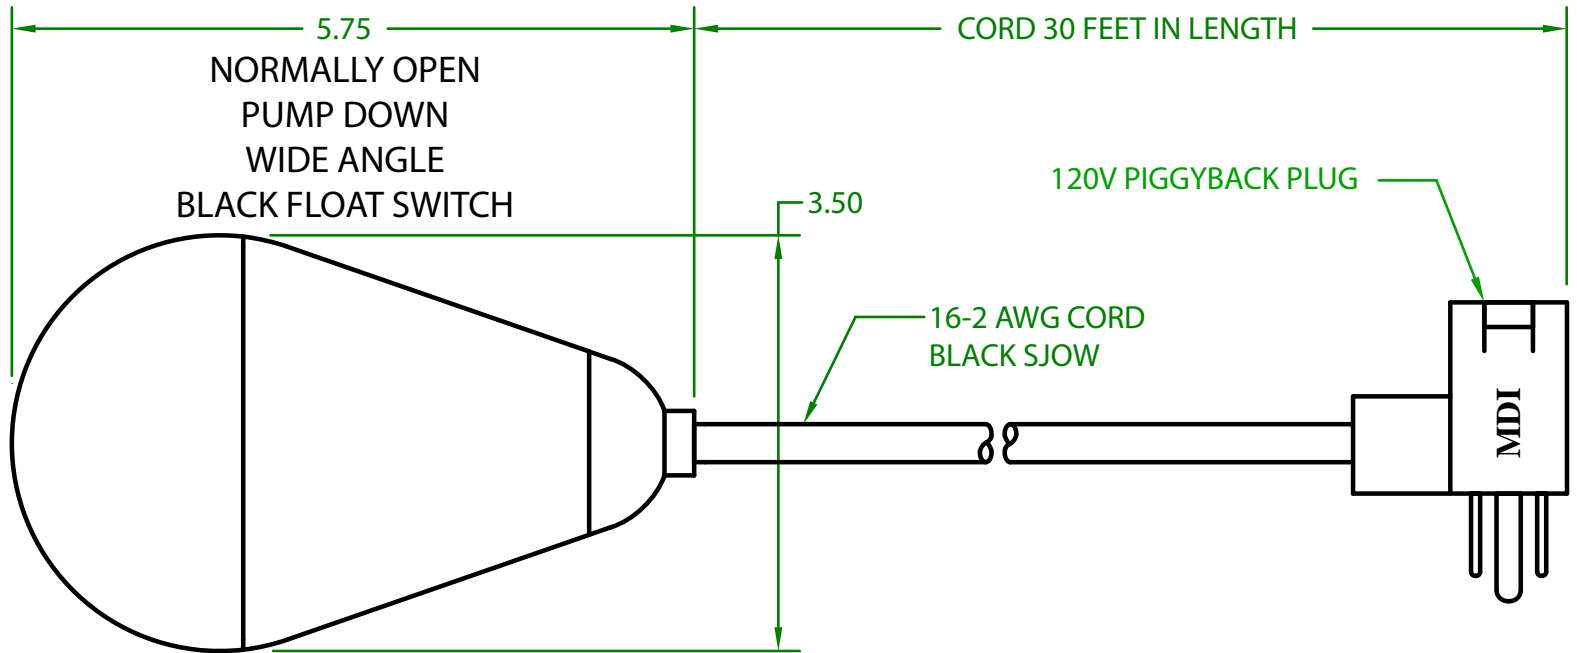

## JGF2OW30F1

MECHANICAL FLOAT

OPERATING ANGLE: CONTACTS CLOSED @ 45° ABOVE HORIZONTAL  
CONTACTS OPEN @ 45° BELOW HORIZONTAL

ELECTRICAL RATINGS: 1/2 H.P. @ 120/240 VAC  
13 AMPS @ 120/240 VAC 58.8 LRA

FLOAT MATERIAL: A.B.S.