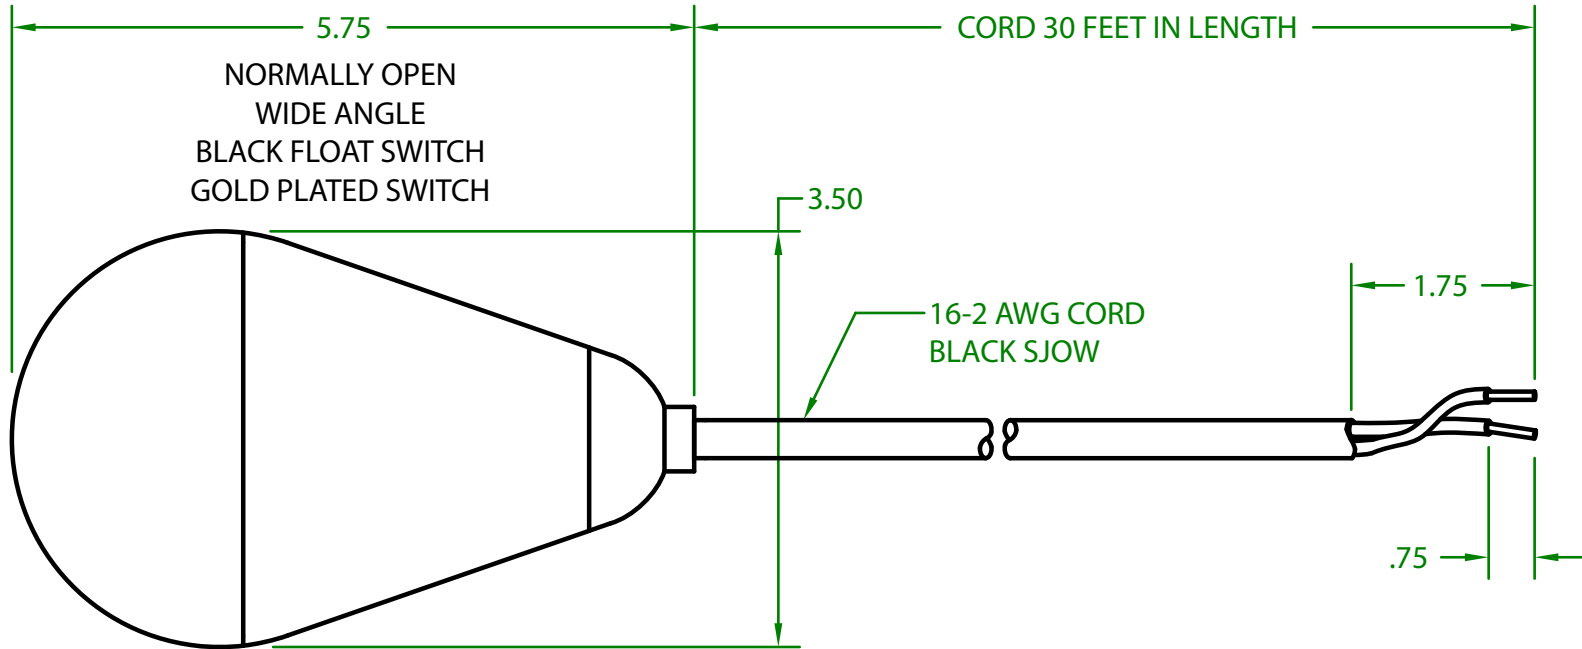

MERCURY DISPLACEMENT INDUSTRIES, INC.

Post Office Box 710 - U.S. 12 East - Edwardsburg, Michigan 49112-0710

Phone (269) 663-8574 - Fax (269) 663-2924

(800) 634-4077

JGF2OW3000 G

MECHANICAL FLOAT

OPERATING ANGLE 90°: CONTACTS CLOSE @ 45° ABOVE HORIZONTAL.
CONTACTS OPEN @ 45° BELOW HORIZONTAL.