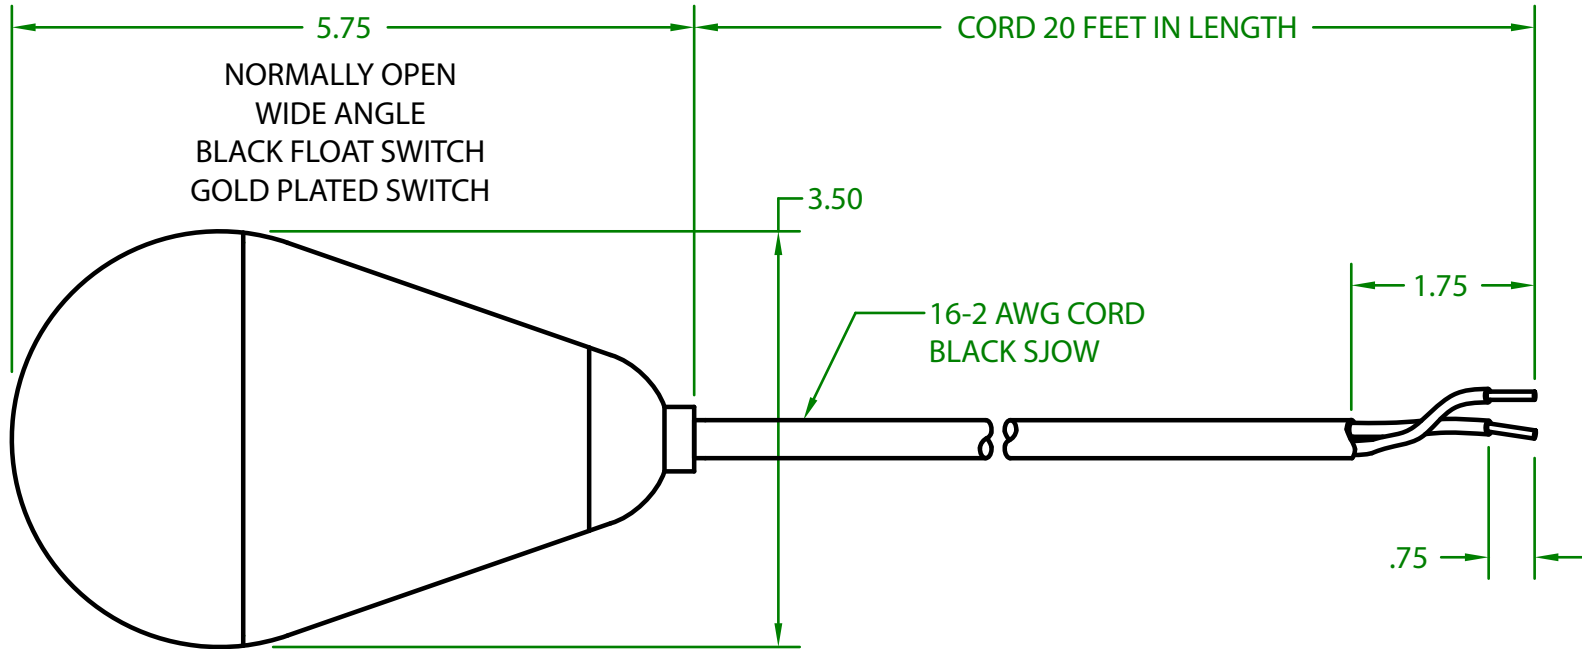

## JGF2OW2000 G

MECHANICAL FLOAT

OPERATING ANGLE 90°: CONTACTS CLOSE @ 45° ABOVE HORIZONTAL.  
CONTACTS OPEN @ 45° BELOW HORIZONTAL.

ELECTRICAL RATINGS: 160 MICROAMPS TO 100 MILLIAMPS

FLOAT MATERIAL: A.B.S.