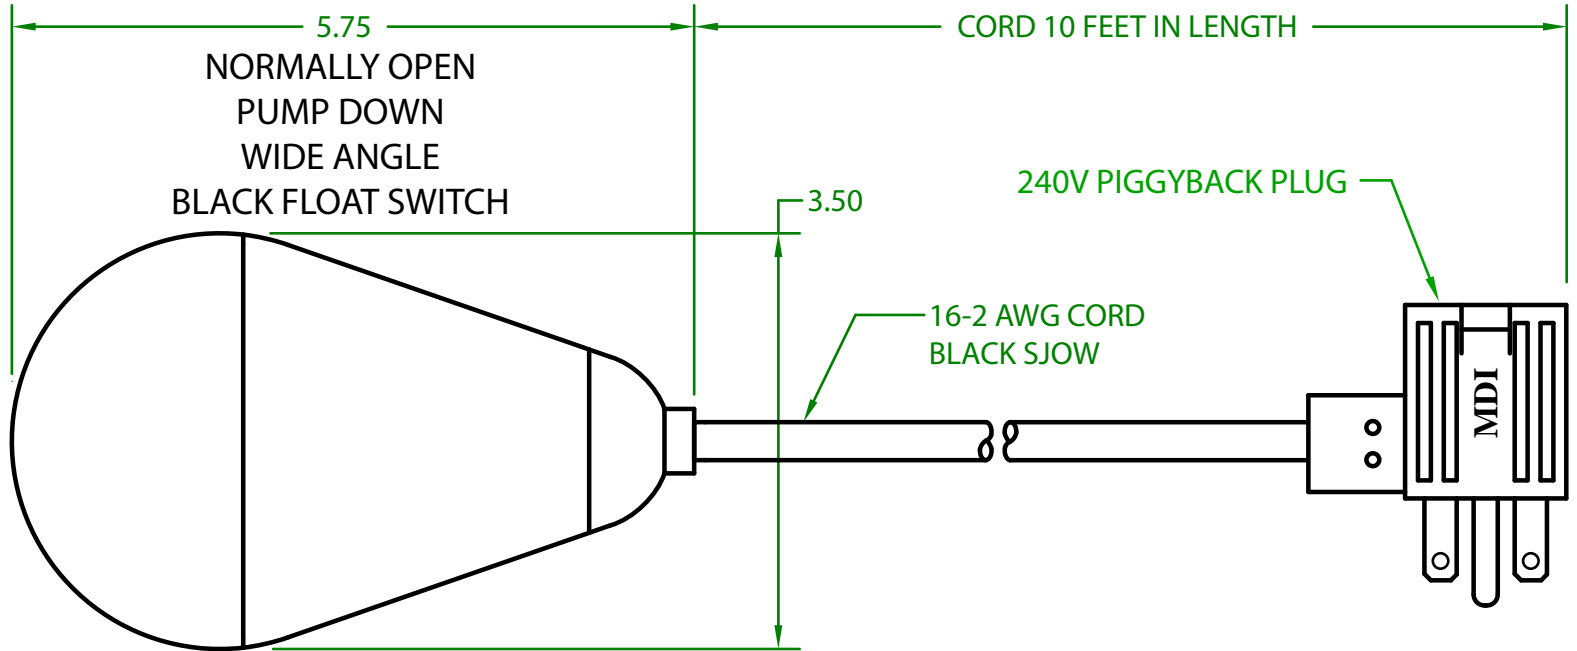

MERCURY DISPLACEMENT INDUSTRIES, INC.

Post Office Box 710 - U.S. 12 East - Edwardsburg, Michigan 49112-0710

Phone (269) 663-8574 - Fax (269) 663-2924

(800) 634-4077

JGF2OW10F2

MECHANICAL FLOAT

OPERATING ANGLE: CONTACTS CLOSED @ 45° ABOVE HORIZONTAL
CONTACTS OPEN @ 45° BELOW HORIZONTAL