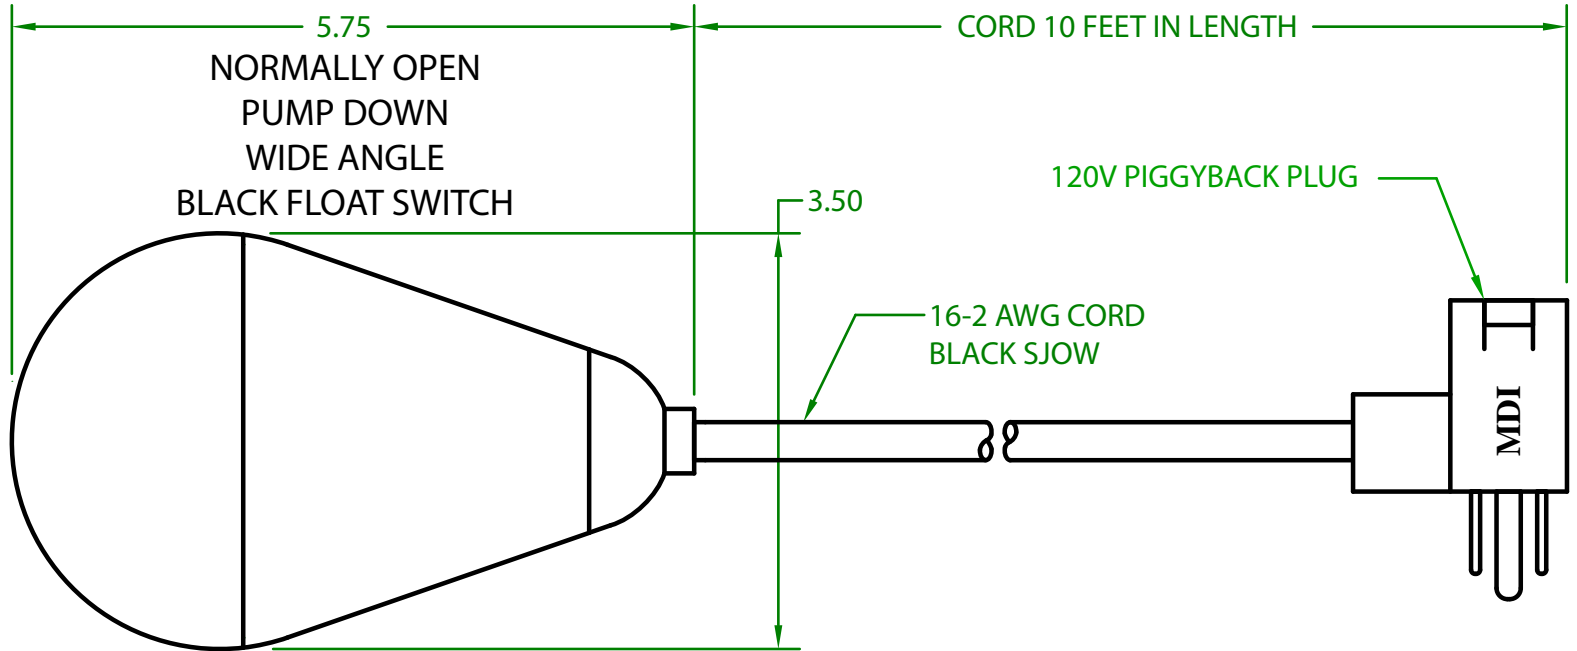

MERCURY DISPLACEMENT INDUSTRIES, INC.

Post Office Box 710 - U.S. 12 East - Edwardsburg, Michigan 49112-0710

Phone (269) 663-8574 - Fax (269) 663-2924

(800) 634-4077

JGF2OW10F1

MECHANICAL FLOAT

OPERATING ANGLE: CONTACTS CLOSED @ 45° ABOVE HORIZONTAL
CONTACTS OPEN @ 45° BELOW HORIZONTAL