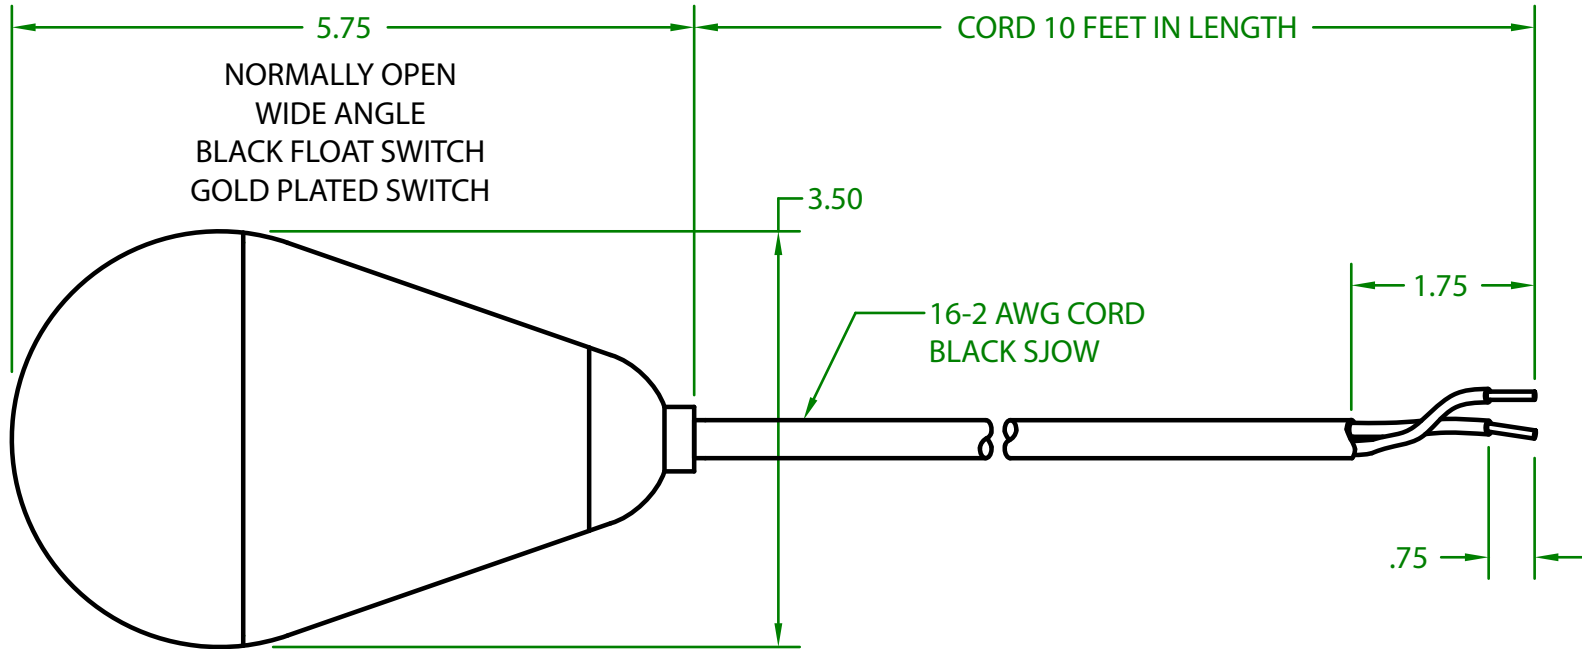

MERCURY DISPLACEMENT INDUSTRIES, INC.

Post Office Box 710 - U.S. 12 East - Edwardsburg, Michigan 49112-0710

Phone (269) 663-8574 - Fax (269) 663-2924

(800) 634-4077

JGF2OW1000 G

MECHANICAL FLOAT

OPERATING ANGLE 90°: CONTACTS CLOSE @ 45° ABOVE HORIZONTAL.
CONTACTS OPEN @ 45° BELOW HORIZONTAL.