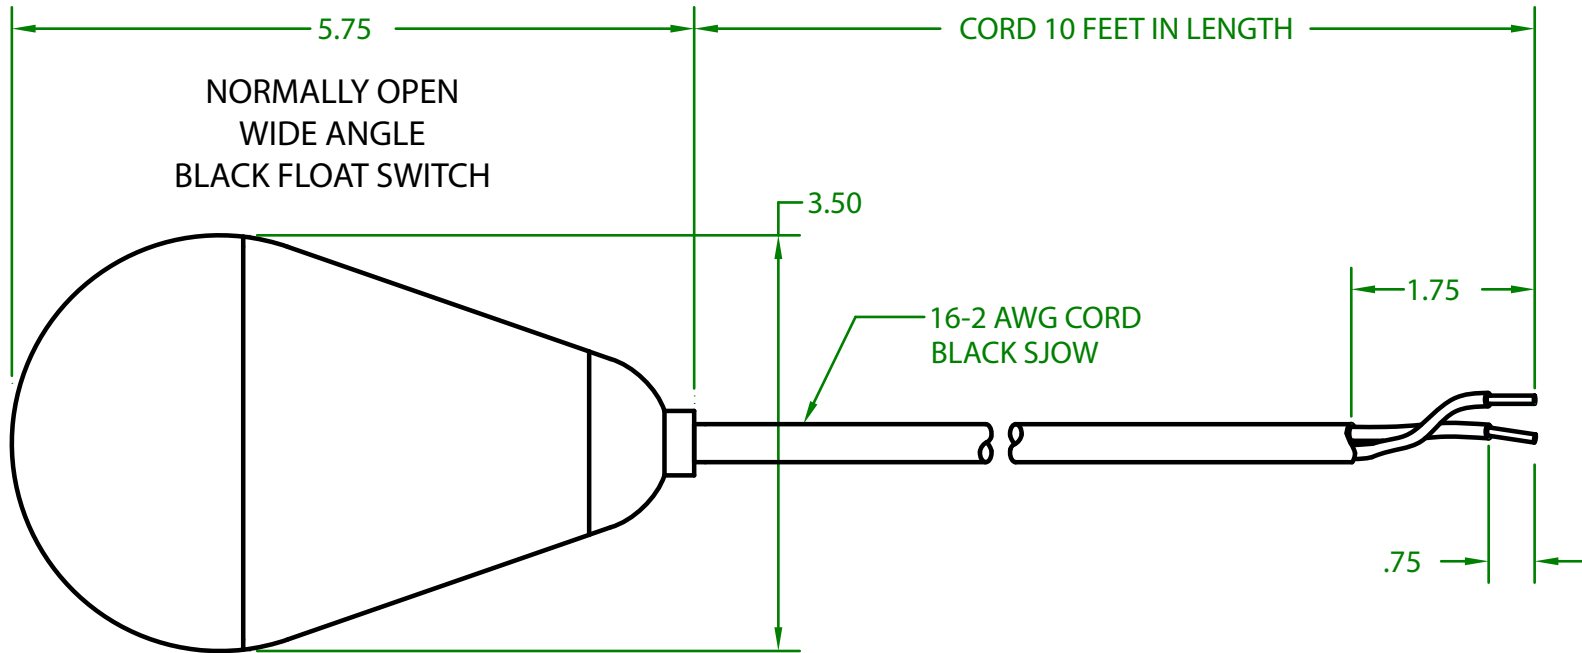

## JGF2OW1000

MECHANICAL FLOAT

OPERATING ANGLE: CONTACTS CLOSE @ 45° ABOVE HORIZONTAL.  
CONTACTS OPEN @ 45° BELOW HORIZONTAL.

ELECTRICAL RATINGS: 1/2 H.P. 13 AMPS @ 120/240 VAC. 58.8 LRA

FLOAT MATERIAL: A.B.S.