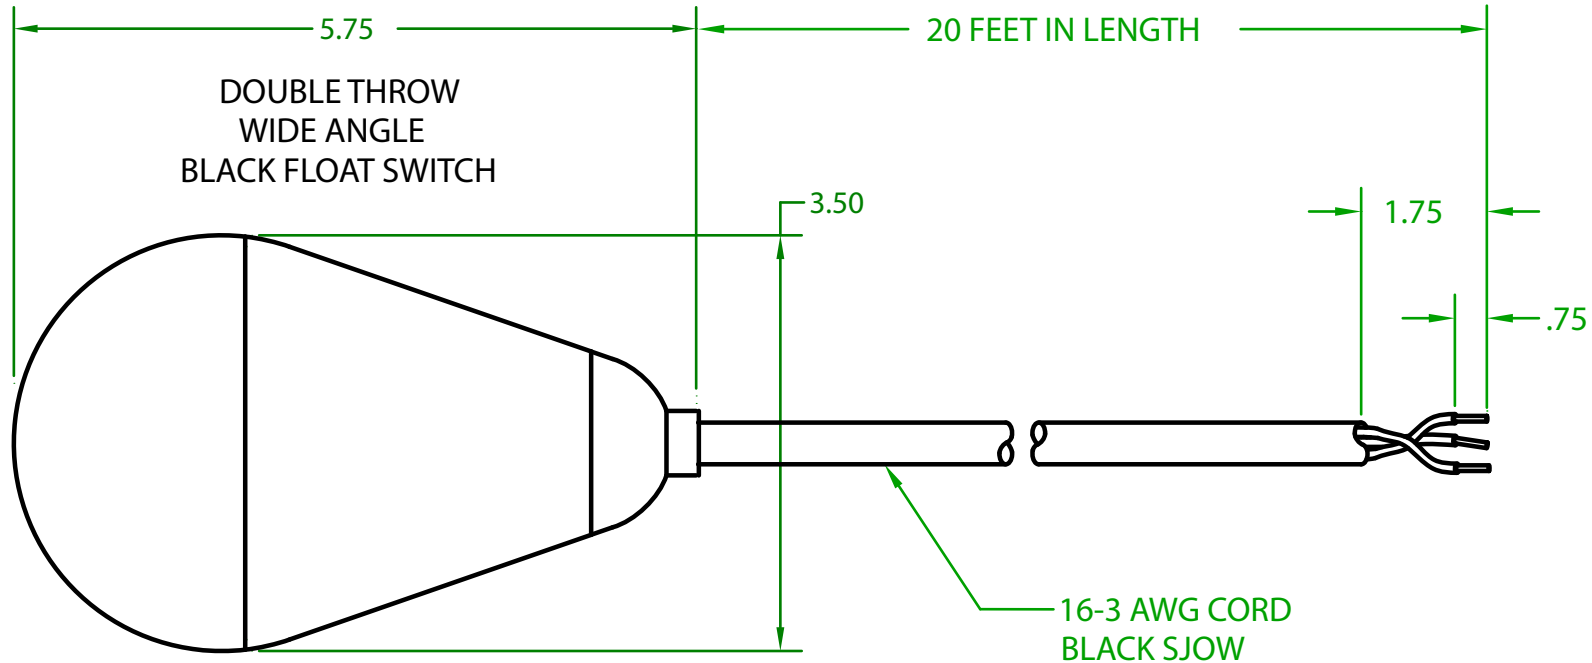

MERCURY DISPLACEMENT INDUSTRIES, INC.

Post Office Box 710 - U.S. 12 East - Edwardsburg, Michigan 49112-0710

Phone (269) 663-8574 - Fax (269) 663-2924

(800) 634-4077

JGF2DW2000

MECHANICAL FLOAT

OPERATING ANGLE: SWITCHES @ 45° ABOVE AND 45° BELOW HORIZONTAL.

@ 45° ABOVE HORIZONTAL:

(RED IS CLOSED / WHITE IS OPEN)

@ 45° BELOW HORIZONTAL: (NORMAL POSITION)

(RED IS OPEN / WHITE IS CLOSED)

ELECTRICAL RATINGS: 1/2 H.P. 13 AMPS @ 120/240 VAC. 58.8 LRA

FLOAT MATERIAL: A.B.S.