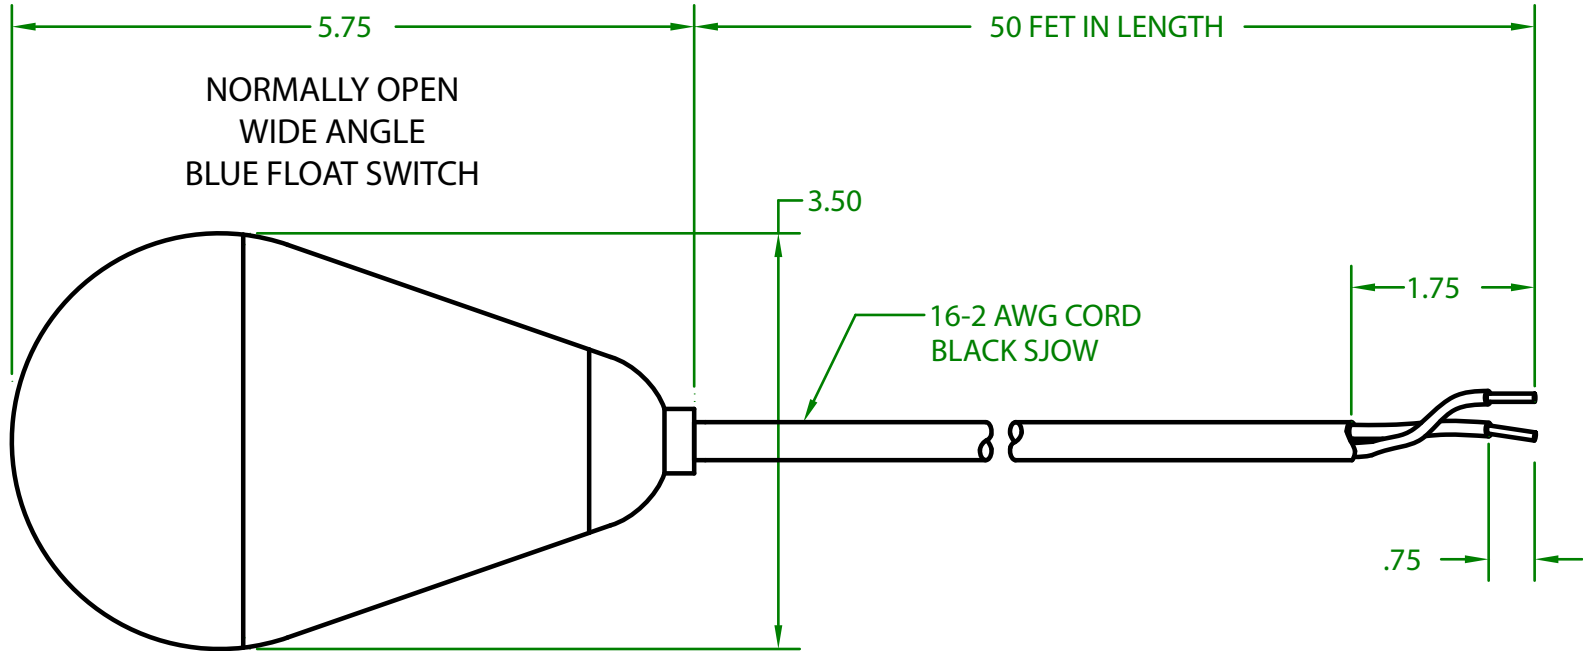

## JGB2OW5000

MECHANICAL FLOAT

OPERATING ANGLE: CONTACTS CLOSE @ 45° ABOVE HORIZONTAL.  
CONTACTS OPEN @ 45° BELOW HORIZONTAL.

ELECTRICAL RATINGS: 1/2 H.P. 13 AMPS @ 120/240 VAC. 58.8 LRA

FLOAT MATERIAL: A.B.S.