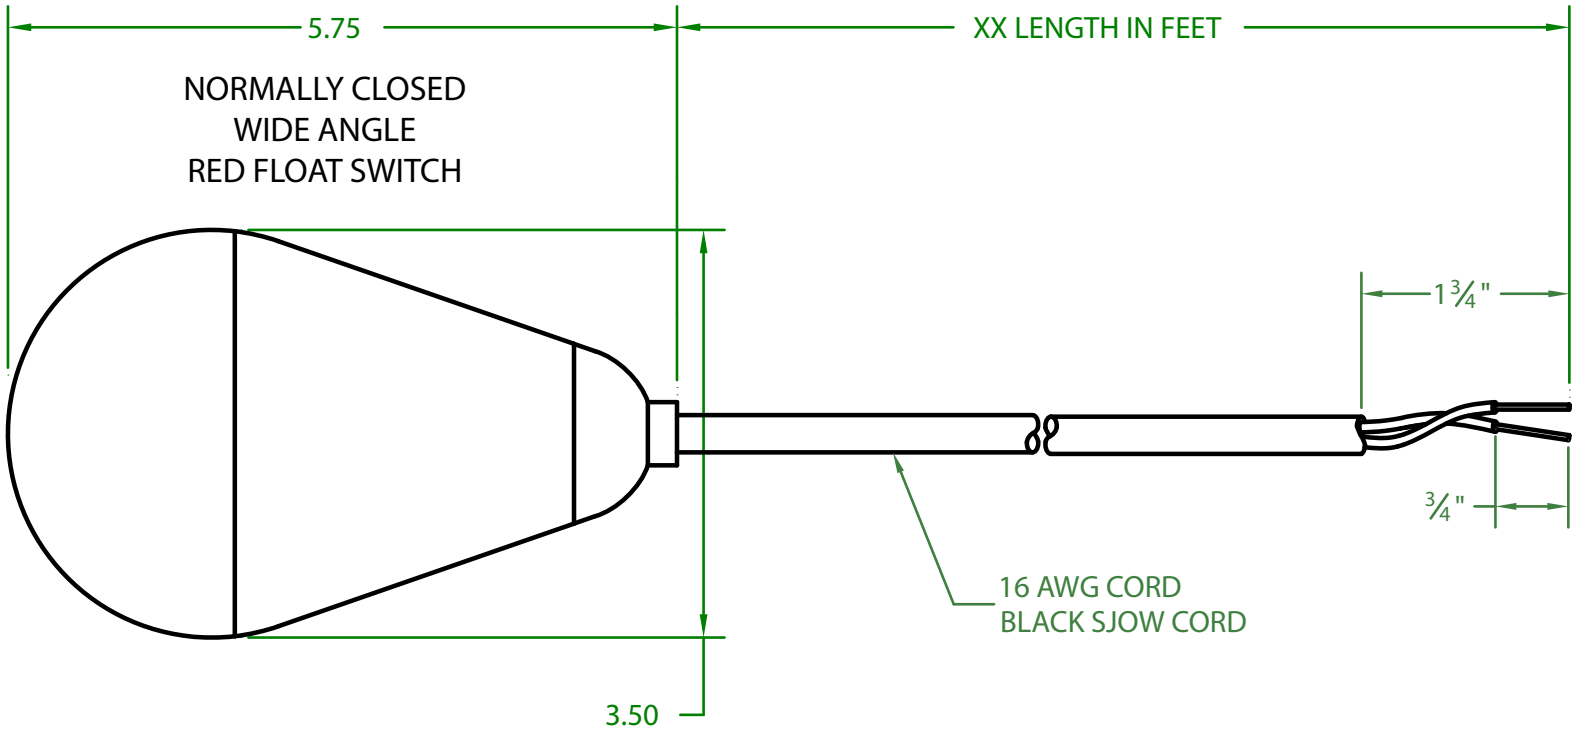

MERCURY DISPLACEMENT INDUSTRIES, INC.

Post Office Box 710 - U.S. 12 East - Edwardsburg, Michigan 49112-0710

Phone (269) 663-8574 - Fax (269) 663-2924

(800) 634-4077

JER2CWXX00

MERCURY FLOAT

OPERATING ANGLE: CONTACTS OPEN @ 45° ABOVE HORIZONTAL.
CONTACTS CLOSED @ 45° BELOW HORIZONTAL.